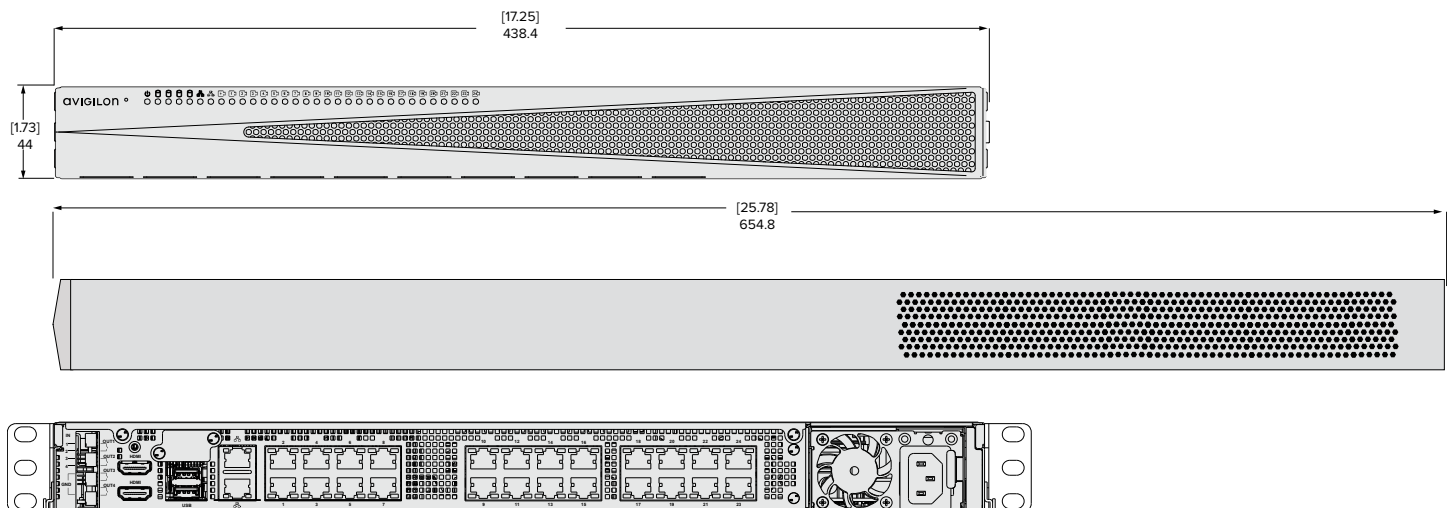

Video Appliance Pro — 24 Port

(VMA-AS3-24P)

Specifications

SYSTEM

VIDEO APPLIANCE PRO 16-PORT

VIDEO APPLIANCE PRO 24-PORT

Control Center Edition	Core, Standard and Enterprise compatible	Core, Standard and Enterprise compatible
Recording Rate	Up to 300 Mbps	Up to 300 Mbps
Playback Rate	Up to 100 Mbps	Up to 100 Mbps
Recording Image Rate	Up to 30 images per second per channel	Up to 30 images per second per channel
Local Viewing	Yes	Yes
Operating System	Microsoft Windows 10 IoT Enterprise	Microsoft Windows 10 IoT Enterprise
Hard Disk Drive Configuration	RAID 5 — Up to 4 × 3.5" SATA	RAID 5 — Up to 4 × 3.5" SATA
Recording Storage Capacity	Up to 12 TB	Up to 24 TB
Memory	8 GB DDR4	8 GB DDR4
Video Outputs	2 × HDMI ports	2 × HDMI ports
PoE+ Ports	16 × 10/100/1000 Mbps (IEEE 802.3at)	24 × 10/100/1000 Mbps (IEEE 802.3at)
PoE Output	Up to 30W/Port (240W Total)	Up to 30W/Port (360W Total)
Camera Network Uplink	10/100/1000 Mbps	10/100/1000 Mbps
Corporate Network Uplink	10/100/1000 Mbps	10/100/1000 Mbps
External I/O Terminals	4 × Digital Inputs (25Vdc max.) and 4 × Relay Outputs (24Vdc/1A max.)	4 × Digital Inputs (25Vdc max.) and 4 × Relay Outputs (24Vdc/1A max.)
Switch Control	Managed Switch with Web-based UI	Managed Switch with Web-based UI
USB	2 × USB 3.0	2 × USB 3.0