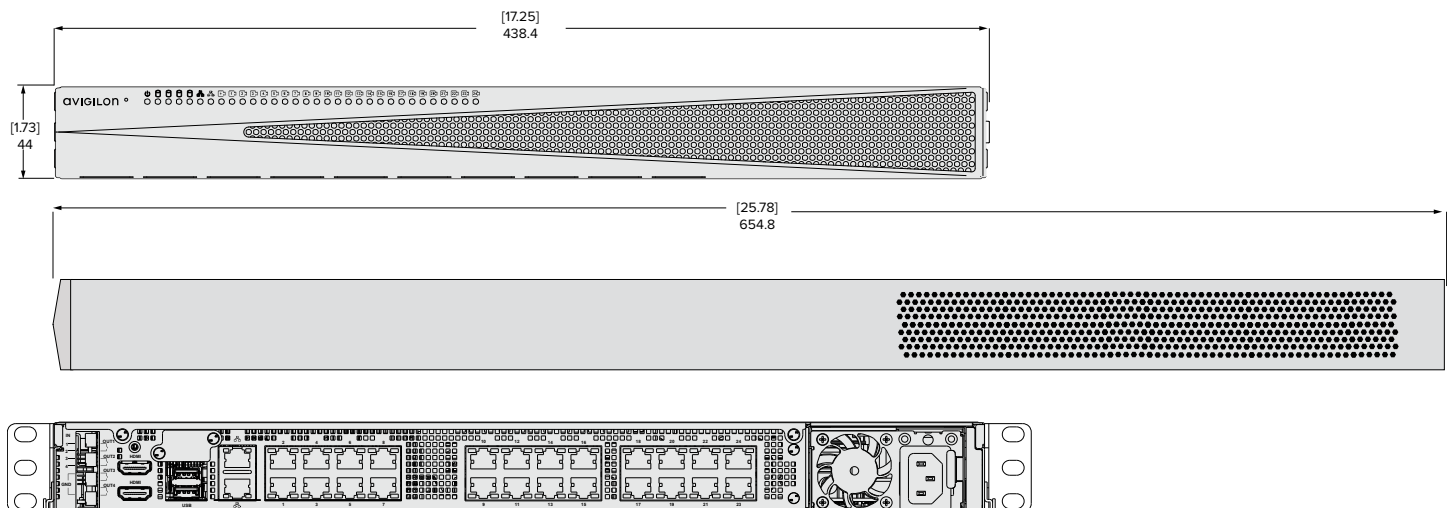

VMA-AS3-xxPxx-NA =

VMA-AS3-xxPxx-UK =

VMA-AS3-xxPxx-EU =

VMA-AS3-xxPxx-AU =

Outline Dimensions

Video Appliance Pro — 16 Port

(VMA-AS3-16P)

[X.X]	INCHES
X	MM

Video Appliance Pro — 24 Port

(VMA-AS3-24P)

Specifications

SYSTEM

VIDEO APPLIANCE PRO 16-PORT

VIDEO APPLIANCE PRO 24-PORT

Control Center Edition	Core, Standard and Enterprise compatible	Core, Standard and Enterprise compatible
Recording Rate	Up to 300 Mbps	Up to 300 Mbps
Playback Rate	Up to 100 Mbps	Up to 100 Mbps
Recording Image Rate	Up to 30 images per second per channel	Up to 30 images per second per channel
Local Viewing	Yes	Yes
Operating System	Microsoft Windows 10 IoT Enterprise	Microsoft Windows 10 IoT Enterprise
Hard Disk Drive Configuration	RAID 5 — Up to 4 × 3.5" SATA	RAID 5 — Up to 4 × 3.5" SATA
Recording Storage Capacity	Up to 12 TB	Up to 24 TB
Memory	8 GB DDR4	8 GB DDR4
Video Outputs	2 × HDMI ports	2 × HDMI ports
PoE+ Ports	16 × 10/100/1000 Mbps (IEEE 802.3at)	24 × 10/100/1000 Mbps (IEEE 802.3at)
PoE Output	Up to 30W/Port (240W Total)	Up to 30W/Port (360W Total)
Camera Network Uplink	10/100/1000 Mbps	10/100/1000 Mbps
Corporate Network Uplink	10/100/1000 Mbps	10/100/1000 Mbps
External I/O Terminals	4 × Digital Inputs (25Vdc max.) and 4 × Relay Outputs (24Vdc/1A max.)	4 × Digital Inputs (25Vdc max.) and 4 × Relay Outputs (24Vdc/1A max.)
Switch Control	Managed Switch with Web-based UI	Managed Switch with Web-based UI
USB	2 × USB 3.0	2 × USB 3.0