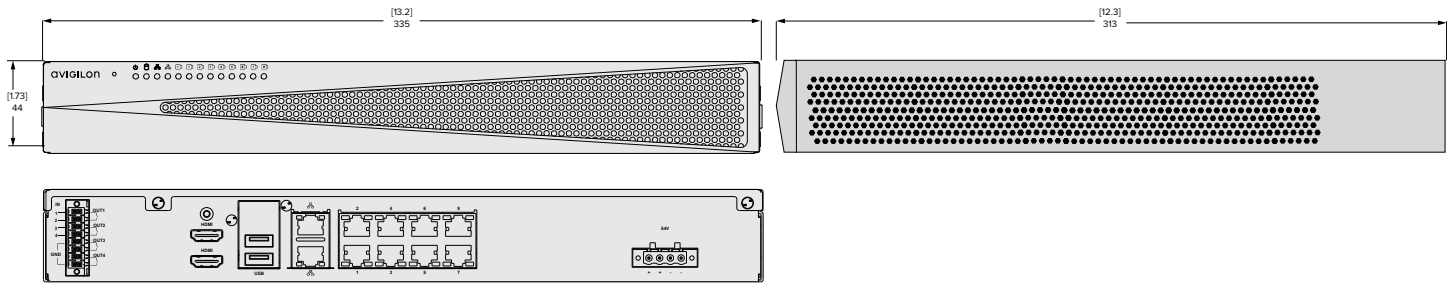

*On Pro models only

Outline Dimensions

Video Appliance — 8 Port

(VMA-AS3-8P)

[X.X]	INCHES
X	MM

Specifications

SYSTEM	Control Center Edition	Core; Standard and Enterprise compatible								
	Recording Rate	Up to 100 Mbps								
	Playback Rate	Up to 100 Mbps								
	Recording Image Rate	Up to 30 images per second per channel								
	Local Viewing	Yes								
	Operating System	Microsoft® Windows 10 IoT Enterprise								
	Hard Disk Drive Configuration	1 × 3.5" SATA								
	Recording Storage Capacity	Up to 8 TB								
	Memory	8 GB DDR4								
	Video Outputs	2 × HDMI ports								
	PoE+ Ports	8 × 10/100/1000 Mbps (IEEE 802.3at)								
	PoE Output	Up to 30W/Port (120W Total)								
	Camera Network Uplink	10/100/1000 Mbps								
	Corporate Network Uplink	10/100/1000 Mbps								
	External I/O Terminals	4 × Digital Inputs (25Vdc max.) and 4 × Relay Outputs (24Vdc/1A max.)								
	Switch Control	Managed Switch with Web-based UI								
USB	2 × USB 3.0									
MECHANICAL	Form Factor	Small form factor								
	Dimensions (LxWxH)	313 mm × 335 mm × 44 mm; 12.30" × 13.2" × 1.73"								
	Weight	3 kg; 6.4 lb								
ELECTRICAL	Power Input	100 to 240 VAC, 50/60 Hz								
	Power Supply	Single non-redundant								
	Power Consumption	80 W min.; 200 W max.								
ENVIRONMENTAL	Operating Temperature	0°C to 40°C (32°F to 104°F)								
	Storage Temperature	-40°C to 65°C (-40°F to 149°F)								
	Humidity	10 - 90% Relative humidity (non-condensing)								
CERTIFICATIONS	Certifications/Directives	UL	cUL	CE	RoHS	WEEE	RCM	NOM	NRCS	
	Safety	UL 62368-1	CSA 62368-1	IEC/EN 62368-1						
	Electromagnetic Emissions	(Class B) FCC Part 15 Subpart B	IC ICES-003	EN 55032	EN 61000-6-3	EN 61000-3-2	EN 61000-3-3			
	Electromagnetic Immunity	EN 55024	EN 61000-6-1							
ORDERING INFORMATION	PRODUCTS									
	VMA-AS3-8P2	HD Video Appliance 8 Port 2 TB.								
	VMA-AS3-8P4	HD Video Appliance 8 Port 4 TB.								
	VMA-AS3-8P8	HD Video Appliance 8 Port 8 TB.								
	ACCESSORIES									
	RMS1U-B-AS3-8P	1U Rack Mountable Shelf for HDVA3 8-port								
	VMA-AS3-HDD02	HDVA3, 2TB Hard Drive Compatible with 8-Port, 16-Port								
	VMA-AS3-HDD04	HDVA3, 4TB Hard Drive Compatible with 8-Port, 16-Port, 24-Port								
	VMA-AS3-HDD08	HDVA3, 8TB Hard Drive Compatible with 8-Port, 24-Port								
	PS-270W-AS3-8P	HDVA3, 8-Port Power Supply - no power cord								
	LICENSES									
	Avigilon Control Center licenses must be purchased separately. Avigilon Appearance Search requires ACC Enterprise Edition.									
	ACC7-COR	ACC 7 Core Edition camera license								
	ACC7-STD	ACC 7 Standard Edition camera license								
	ACC7-ENT	ACC 7 Enterprise Edition camera license								