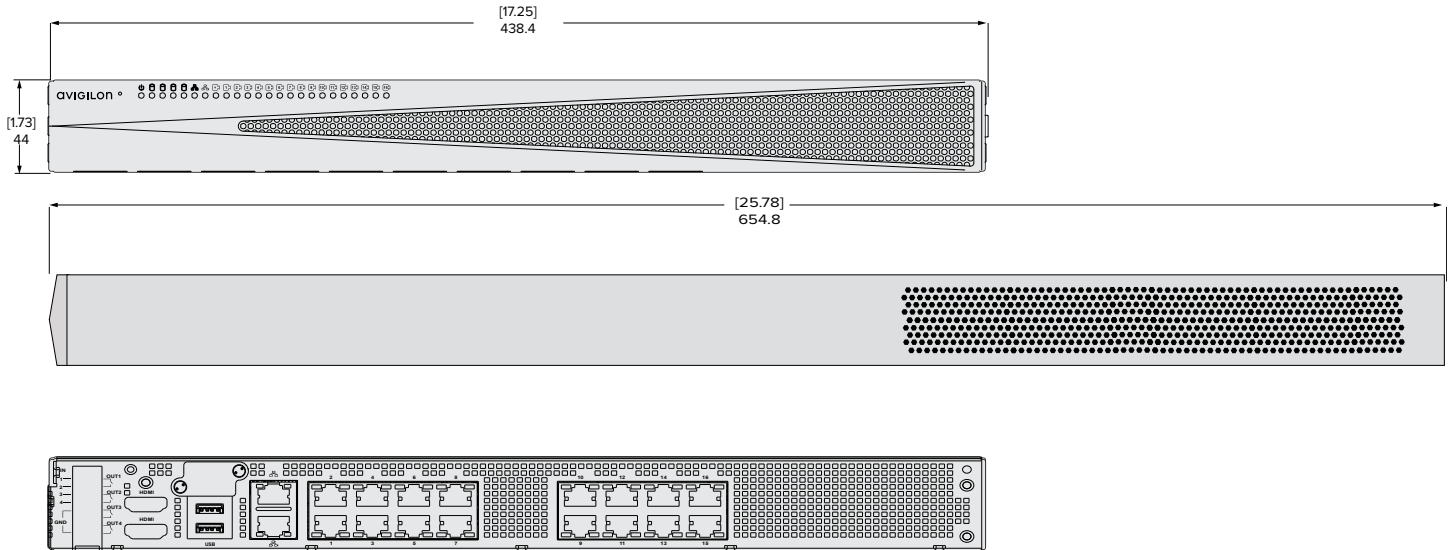

Video Appliance Pro — 24 Port

(VMA-AS3-24P)

Specifications

SYSTEM

VIDEO APPLIANCE PRO 16-PORT

VIDEO APPLIANCE PRO 24-PORT

Control Center Edition	Core, Standard and Enterprise compatible	Core, Standard and Enterprise compatible
Recording Rate	Up to 300 Mbps	Up to 300 Mbps
Playback Rate	Up to 100 Mbps	Up to 100 Mbps
Recording Image Rate	Up to 30 images per second per channel	Up to 30 images per second per channel
Local Viewing	Yes	Yes
Operating System	Microsoft Windows 10 IoT Enterprise	Microsoft Windows 10 IoT Enterprise
Hard Disk Drive Configuration	RAID 5 — Up to 4 × 3.5" SATA	RAID 5 — Up to 4 × 3.5" SATA
Recording Storage Capacity	Up to 12 TB	Up to 24 TB
Memory	8 GB DDR4	8 GB DDR4
Video Outputs	2 × HDMI ports	2 × HDMI ports
PoE+ Ports	16 × 10/100/1000 Mbps (IEEE 802.3at)	24 × 10/100/1000 Mbps (IEEE 802.3at)
PoE Output	Up to 30W/Port (240W Total)	Up to 30W/Port (360W Total)
Camera Network Uplink	10/100/1000 Mbps	10/100/1000 Mbps
Corporate Network Uplink	10/100/1000 Mbps	10/100/1000 Mbps
External I/O Terminals	4 × Digital Inputs (25Vdc max.) and 4 × Relay Outputs (24Vdc/1A max.)	4 × Digital Inputs (25Vdc max.) and 4 × Relay Outputs (24Vdc/1A max.)
Switch Control	Managed Switch with Web-based UI	Managed Switch with Web-based UI
USB	2 × USB 3.0	2 × USB 3.0