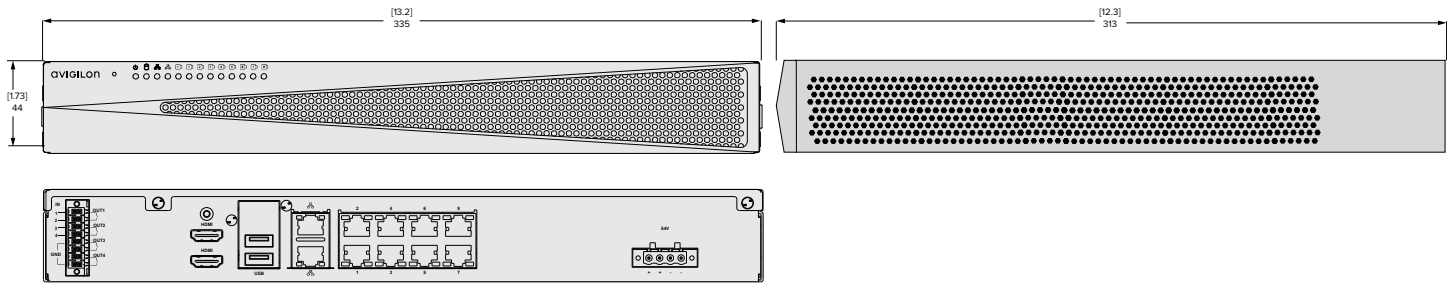

Outline Dimensions

Video Appliance — 8 Port

(VMA-AS3-8P)

[X.X]	INCHES
X	MM

Specifications

SYSTEM	Control Center Edition	Core; Standard and Enterprise compatible								
	Recording Rate	Up to 100 Mbps								
	Playback Rate	Up to 100 Mbps								
	Recording Image Rate	Up to 30 images per second per channel								
	Local Viewing	Yes								
	Operating System	Microsoft® Windows 10 IoT Enterprise								
	Hard Disk Drive Configuration	1 × 3.5" SATA								
	Recording Storage Capacity	Up to 8 TB								
	Memory	8 GB DDR4								
	Video Outputs	2 × HDMI ports								
	PoE+ Ports	8 × 10/100/1000 Mbps (IEEE 802.3at)								
	PoE Output	Up to 30W/Port (120W Total)								
	Camera Network Uplink	10/100/1000 Mbps								
	Corporate Network Uplink	10/100/1000 Mbps								
	External I/O Terminals	4 × Digital Inputs (25Vdc max.) and 4 × Relay Outputs (24Vdc/1A max.)								
	Switch Control	Managed Switch with Web-based UI								
USB	2 × USB 3.0									
MECHANICAL	Form Factor	Small form factor								
	Dimensions (LxWxH)	313 mm × 335 mm × 44 mm; 12.30" × 13.2" × 1.73"								
	Weight	3 kg; 6.4 lb								
ELECTRICAL	Power Input	100 to 240 VAC, 50/60 Hz								
	Power Supply	Single non-redundant								
	Power Consumption	80 W min.; 200 W max.								
ENVIRONMENTAL	Operating Temperature	0°C to 40°C (32°F to 104°F)								
	Storage Temperature	-40°C to 65°C (-40°F to 149°F)								
	Humidity	10 - 90% Relative humidity (non-condensing)								
CERTIFICATIONS	Certifications/Directives	UL	cUL	CE	RoHS	WEEE	RCM	NOM	NRCS	
	Safety	UL 62368-1	CSA 62368-1	IEC/EN 62368-1						
	Electromagnetic Emissions	(Class B) FCC Part 15 Subpart B	IC ICES-003	EN 55032	EN 61000-6-3	EN 61000-3-2	EN 61000-3-3			
	Electromagnetic Immunity	EN 55024	EN 61000-6-1							
ORDERING INFORMATION	PRODUCTS									
	VMA-AS3-8P2	HD Video Appliance 8 Port 2 TB.								
	VMA-AS3-8P4	HD Video Appliance 8 Port 4 TB.								
	VMA-AS3-8P8	HD Video Appliance 8 Port 8 TB.								
	ACCESSORIES									
	RMS1U-B-AS3-8P	1U Rack Mountable Shelf for HDVA3 8-port								
	VMA-AS3-HDD02	HDVA3, 2TB Hard Drive Compatible with 8-Port, 16-Port								
	VMA-AS3-HDD04	HDVA3, 4TB Hard Drive Compatible with 8-Port, 16-Port, 24-Port								
	VMA-AS3-HDD08	HDVA3, 8TB Hard Drive Compatible with 8-Port, 24-Port								
	PS-270W-AS3-8P	HDVA3, 8-Port Power Supply - no power cord								
	LICENSES									
	Avigilon Control Center licenses must be purchased separately. Avigilon Appearance Search requires ACC Enterprise Edition.									
	ACC7-COR	ACC 7 Core Edition camera license								
	ACC7-STD	ACC 7 Standard Edition camera license								
	ACC7-ENT	ACC 7 Enterprise Edition camera license								

VMA-AS3-xxPxx-NA =

VMA-AS3-xxPxx-UK =

VMA-AS3-xxPxx-EU =

VMA-AS3-xxPxx-AU =