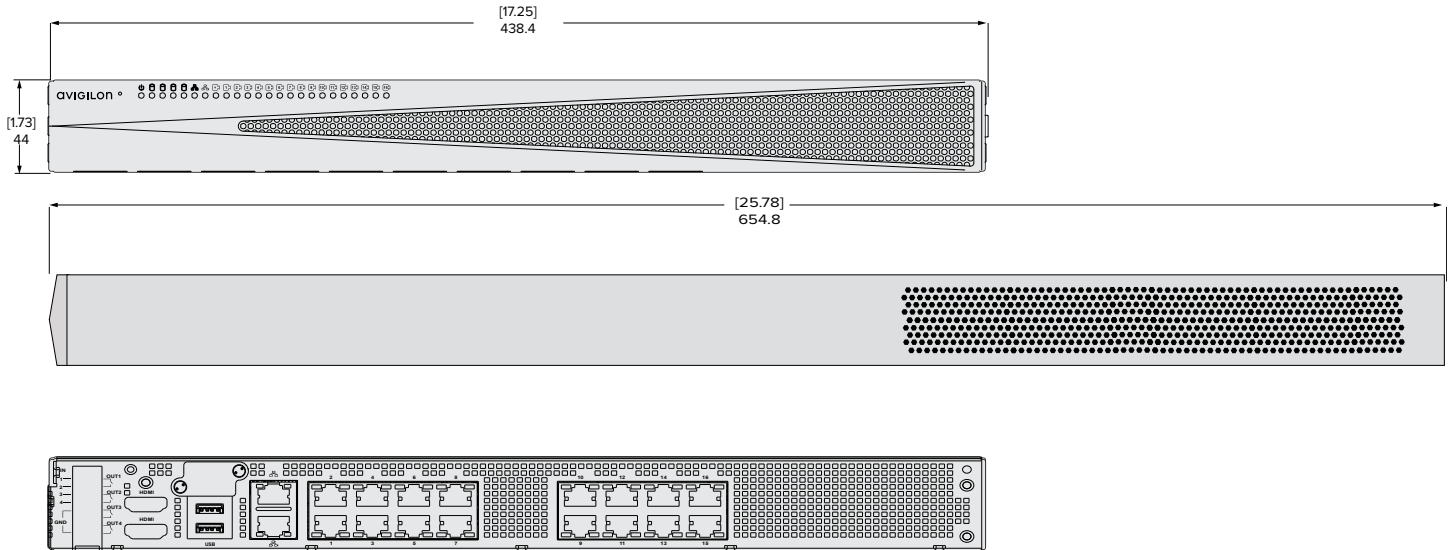

Outline Dimensions

Video Appliance Pro — 16 Port

(VMA-AS3-16P)

[X.X]	INCHES
X	MM