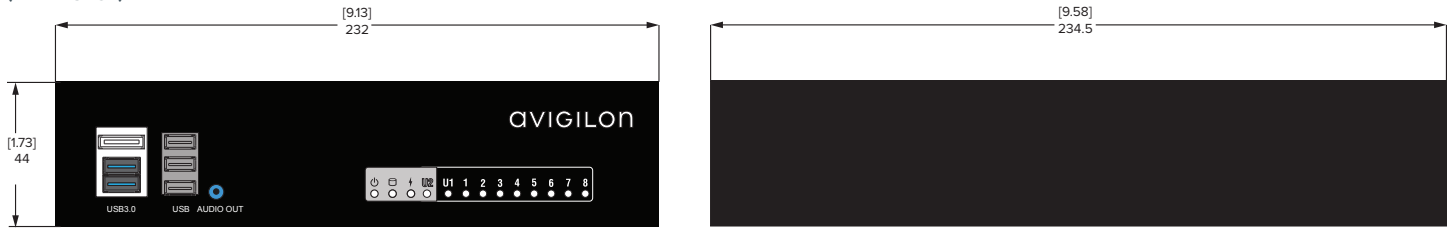

*Supports up to 30MP camera resolution

HDMI® video out for HD video monitoring

Up to 12 TB effective recording capacity

*Requires Enterprise license upgrade

Outline Dimensions

HD Video Appliance — 8 Port

(VMA-AS1-8P)