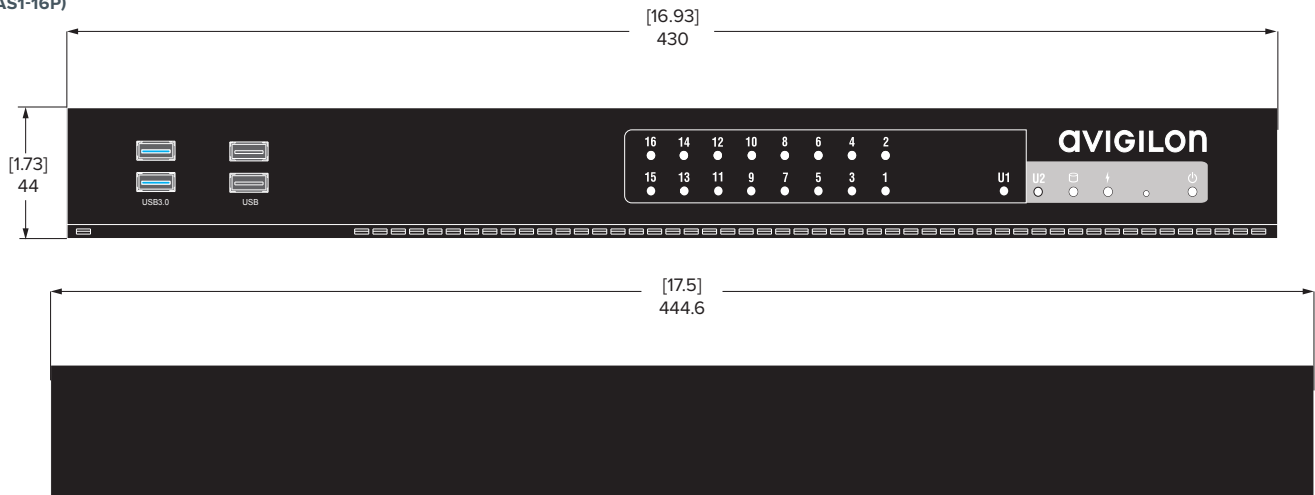

HD Video Appliance Pro — 16 Port

(VMA-AS1-16P)