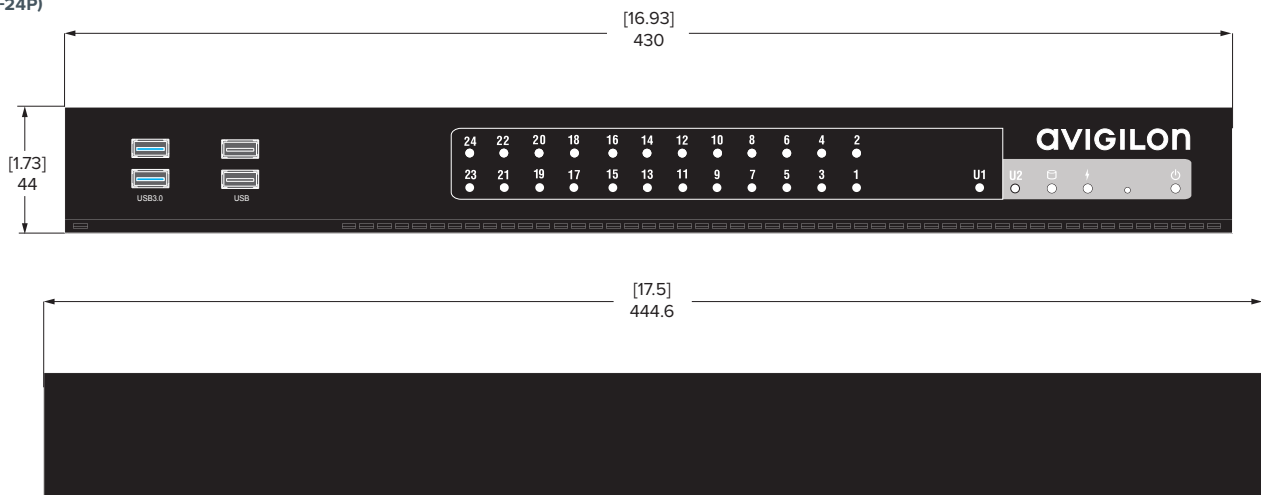

[X.X]	INCHES
X	MM

HD Video Appliance Pro — 16 Port

(VMA-AS1-16P)

HD Video Appliance Pro — 24 Port

(VMA-AS1-24P)

Specifications

		HD VIDEO APPLIANCE 8-PORT	HD VIDEO APPLIANCE PRO 16-PORT	HD VIDEO APPLIANCE PRO 24-PORT			
SYSTEM	Control Center Edition	Core; Standard and Enterprise compatible	Standard; Enterprise compatible	Standard; Enterprise compatible			
	Recording Rate	Up to 10 MB/s	Up to 32 MB/s	Up to 32 MB/s			
	Playback Rate	Up to 10 MB/s	Up to 10 MB/s	Up to 10 MB/s			
	Camera Channels	8	16	24			
	Recording Image Rate	Up to 30 images per second per channel	Up to 30 images per second per channel	Up to 30 images per second per channel			
	Local Viewing	Yes	Yes	Yes			
	Operating System	Microsoft® Windows Embedded Standard 7 (64 bit)	Microsoft® Windows Embedded Standard 7 (64 bit)	Microsoft® Windows Embedded Standard 7 (64 bit)			
	Hard Disk Drive Configuration	1 x 3.5" SATA (AV Rated)	RAID 5 — Up to 4 x 3.5" SATA (AV rated)	RAID 5 — Up to 4 x 3.5" SATA (AV rated)			
	Recording Storage Capacity	Up to 4 TB	Up to 12 TB	Up to 12 TB			
	Processor	Core i3-3220	Intel Core i7-3770	Intel Core i7-3770			
	Memory	4 GB DDR3	8 GB DDR3	8 GB DDR3			
	Video Outputs	1 VGA + 1 HDMI; up to 1920 x 1080	1 VGA + 1 HDMI; up to 1920 x 1080	1 VGA + 1 HDMI; up to 1920 x 1080			
	PoE Ports	8 x 10/100 (802.3at)	16 x 10/100 (802.3at)	24 x 10/100 (802.3at)			
	Total PoE Output	120W	270W	270W			
	Uplink	(1) 10/100/1000 Mbps Combo SFP	(1) 10/100/1000 Mbps Combo SFP	(1) 10/100/1000 Mbps Combo SFP			
	Network Interface Controller	(1) 10/100/1000 Mbps RJ-45	(1) 10/100/1000 Mbps RJ-45	(1) 10/100/1000 Mbps RJ-45			
	Switch Control	Managed Switch with Web-based UI	Managed Switch with Web-based UI	Managed Switch with Web-based UI			
	Port Mirroring	Many-to-one (Tx/Rx)	Many-to-one (Tx/Rx)	Many-to-one (Tx/Rx)			
	USB	3 x USB 2.0; 2 x USB 3.0	4 x USB 2.0; 2 x USB 3.0	4 x USB 2.0; 2 x USB 3.0			
	MECHANICAL	Form Factor	Small form factor	1U			
Dimensions (LxWxH)		234.5 mm x 232 mm x 44 mm; 9.58" x 9.13" x 1.73"	430 mm x 444.6 mm x 44 mm 16.93" x 17.5" x 1.73"				
Weight		3 kg; 6.4 lb	10 kg; 22 lb				
ELECTRICAL	Power Input	100 to 240 VAC, 50/60 Hz	100 to 240 VAC, 50/60 Hz				
	Power Supply	Single non-redundant	Single non-redundant				
	Power Consumption	80 W min.; 120 W max.	100 W min.; 420 W max.				
ENVIRONMENTAL	Operating Temperature	0°C to 40°C (32°F to 104°F)					
	Storage Temperature	-40° C to 65° C (-40° F to 149° F)					
	Humidity	10 - 90% Relative humidity (non-condensing)					
CERTIFICATIONS	Certifications/Directives	UL	cUL	CE	RoHS	WEEE	RCM
		EAC	PSB (16/24 port)	NOM	VCCI	Anatel	KC
	Safety	UL 60950-1		CSA 60950-1		IEC/EN 60950-1	
	Electromagnetic Emissions	FCC Part 15 Subpart B Class A		IC ICES-003	EN 55022	EN 61000-3-2	EN 61000-3-3
	Electromagnetic Immunity	EN 50130-4	EN 61000-4-2	EN 61000-4-3	EN 61000-4-4	EN 61000-4-5	EN 61000-4-6
EN 61000-4-8		EN 61000-4-11					
ORDERING INFORMATION	VMA-AS1-8P2	2.0 TB storage, 8 Port HD Video Appliance					
	VMA-AS1-8P4	4.0 TB storage, 8 Port HD Video Appliance					
	8C-ACC5-COR-STD-UPG	ACC 5 upgrade license from Core to Standard edition for 8 camera channels					
	8C-ACC5-STD-ENT-UPG	ACC 5 upgrade license from Standard to Enterprise edition for 8 camera channels					
	VMA-AS1-16P06	6.0 TB storage, 16 Port HD Video Appliance Pro					
	VMA-AS1-16P09	9.0 TB storage, 16 Port HD Video Appliance Pro					
	VMA-AS1-16P12	12 TB storage, 16 Port HD Video Appliance Pro					
	16C-ACC5-STD-ENT-UPG	ACC 5 upgrade license from Standard to Enterprise edition for 16 camera channels					
	VMA-AS1-24P09	9.0 TB storage, 24 Port HD Video Appliance Pro					
	VMA-AS1-24P12	12 TB storage, 24 Port HD Video Appliance Pro					
	24C-ACC5-STD-ENT-UPG	ACC 5 upgrade license from Standard to Enterprise edition for 24 camera channels					
	ENC-4P-H264	4-Port H.264 Video Encoder with 4 Audio Inputs and 4 Audio Outputs					
	ENC-BRK1U	1U EIA (19") Rack Mountable Bracket for 3 ENC-4P-H264					
	VMA-AS1-HDDP02	2.0 TB storage, HD Video Appliance Pro					
	VMA-AS1-HDDP03	3.0 TB storage, HD Video Appliance Pro					
	VMA-AS1-HDDP04	4.0 TB storage, HD Video Appliance Pro					
	VMA-AS1-3PRMS1U	1U Rack mount shelf for HD Video Appliance 8-port					