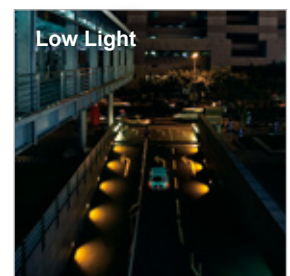

Features

- 1.3-Megapixel CMOS Sensor
- 30 fps @ 1280x1024;
  60 fps @ 1280x1024 (One-stream mode only)
- Motorized, P-iris Lens
- Removable IR-cut Filter for Day & Night Function
- Built-in IR Illuminators, Effective up to 30 Meters
- Smart IR Technology to Avoid Overexposure
- 3D Noise Reduction for Low-light Conditions
- WDR Pro II to Provide Extreme Visibility in Extremely Bright and Dark Environments
- Smart Focus System for Remote and Precise Focus Adjustment
- Two-way Audio
- Weather-proof IP66-rated and Vandal-proof IK10-rated Housing
- Supreme Night Visibility