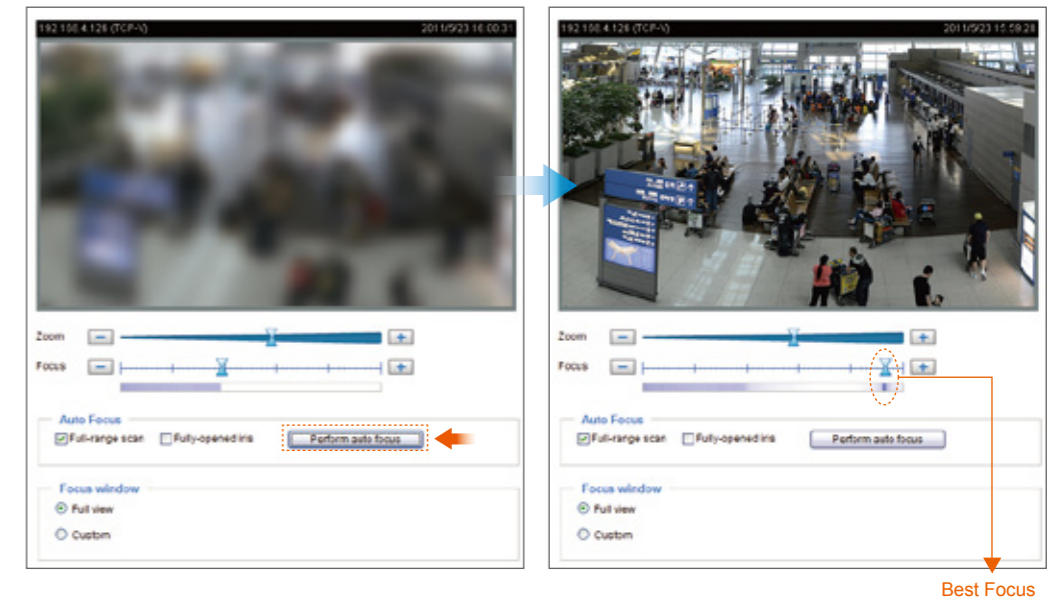

• Smart IR

When the Smart IR function is enabled, the camera automatically adjusts the IR lighting intensity in order to avoid overexposure in night mode and is highly beneficial in capturing usable video when the object of interest is close to the camera and IR LEDs.

Smart Focus System

• Remote Focus

To facilitate easier installation and adjustment, the FD8163 has adopted a lens with a built-in stepper motor that the installer can use to remotely control the focal length and precisely adjust the camera focus via the configuration webpage.

• Easy Focus

The installer can also easily adjust the focus by pushing the auto focus button on camera body. The lens module will automatically adjust the focus to the best value, offering hassle-free installation and maintenance.