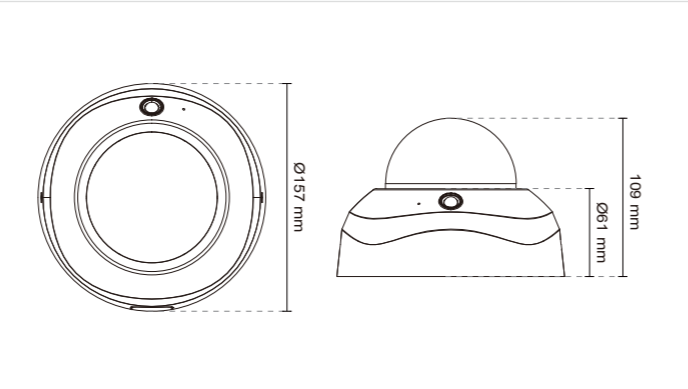

Alarm and Event	
Alarm Triggers	Video motion detection, manual trigger, digital input, periodical trigger, system boot, recording notification, camera tampering detection, PIR
Alarm Events	Event notification using digital output, HTTP, SMTP, FTP and NAS server File upload via HTTP, SMTP, FTP and NAS server
General	
Smart Focus System	Remote focus & easy focus
Connectors	RJ-45 for network/PoE connection Audio input/output AV output AC 24V power input DC 12V power input Digital input*1 Digital output*1
LED Indicator	System power and status indicator
Power Input	12V DC 24V AC IEEE 802.3af PoE Class 3
Power Consumption	DC 12V: 6.9W PoE: 9.3W AC 24V: 8.5W
Dimensions	Ø: 157 mm x 110 mm
Weight	Net: 840 g
Safety Certifications	CE, LVD, FCC Class B, VCCI, C-Tick, UL
Operating Temperature	0°C ~ 50°C (32°F ~ 122°F)
Warranty	36 months
System Requirements	
Operating System	Microsoft Windows 7/Vista/XP/2000
Web Browser	Mozilla Firefox 7~10 (streaming only) Internet Explorer 7.x or 8.x
Other Players	VLC: 1.1.11 or above QuickTime: 7 or above
Included Accessories	
CD	User's manual, quick installation guide, Installation Wizard 2, ST7501 32-channel recording software
Others	Quick installation guide, warranty card, alignment sticker, T10 torx screwdriver, screws, plastic anchors, AV cable, software CD

Dimensions

Compatible Accessories

Mounting Kits Corner mount 			Power Adapter AA-221 DC 12V 			AA-341 AC 24V 		
Junction Box 			PoE Kits POE-IJ-1748NDN 802.3af Compliant PoE Injector 			Others AI-102 IR Illuminators 		
Wall Mount 			Adapter 					
Pole Mount 								
Pendant Mount 								
Recessed Kit 								

All specifications are subject to change without notice. Copyright © 2013 VIVOTEK INC. All rights reserved.

Distributed by:

VIVOTEK INC.
6F, No. 192, Lien-Cheng Rd., Chung-Ho, New Taipei City, 235, Taiwan, R.O.C.
| T: +886-2-82455282 | F: +886-2-82455532 | E: sales@vivotek.com

VIVOTEK USA, INC.
2050 Ringwood Avenue, San Jose, CA 95131
| T: 408-773-8686 | F: 408-773-8298 | E: salesusa@vivotek.com

Ver 1.0