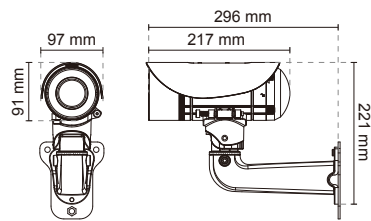

Dimensions

Compatible Accessories

Mounting Kits

All specifications are subject to change without notice. Copyright © VIVOTEK INC. All rights reserved.

Distributed by:

VIVOTEK INC.
6F, No.192, Lien-Cheng Rd., Chung-Ho,
New Taipei City, 235, Taiwan, R.O.C.
T: +886-2-82455282 F: +886-2-82455532
E: sales@vivotek.com

VIVOTEK USA
2050 Ringwood Avenue,
San Jose, CA 95131
T: 408-773-8686 F: 408-773-8298
E: salesusa@vivotek.com

VIVOTEK Europe
Randstad 22-133, 1316BW Almere,
The Netherlands
T: +31(0)36-5298-434
E: saleseurope@vivotek.com

Ver 1.8