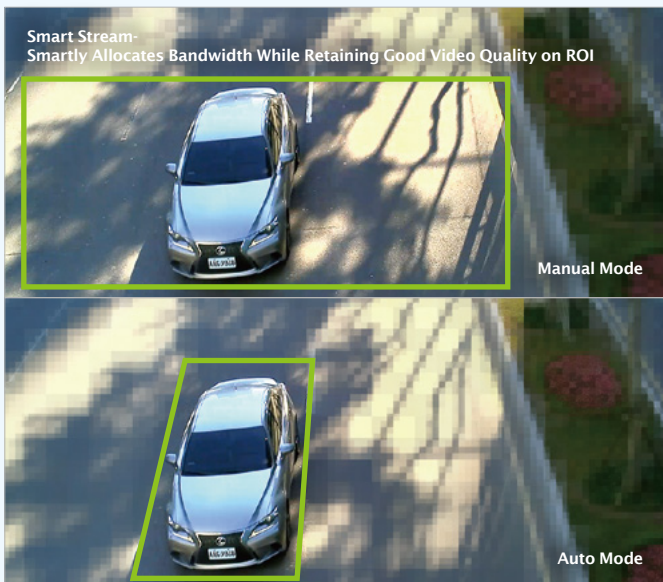

IB8381/81-E

Bullet Network Camera

5MP · 30M IR · Smart Focus System · IP67 · Cable Management · Extreme Weather Support with PoE

VIVOTEK IB8381/81-E is a brand-new professional outdoor bullet network camera offering up to 25 fps @ 5-Megapixel or 30 fps @ 1080p resolution with superb image quality. Equipped with new image technology, IB8381/81-E provides the excellent image quality and finer detail than ever before. The powerful 3D Noise Reduction technology and Smart Stream technology enables the IB8381/81-E to optimize resolution on a desired object or area to maximize efficiency of bandwidth usage.

The IP67-rated housing is also designed to ensure the camera body withstands rain and dust and guarantees smooth operation under a multitude of harsh weather conditions. Additionally, the wide operating temperature range further enhances the IB8381-E's performance and reliability in extremely cold and warm weather even with PoE.

Key Features

- 5-Megapixel CMOS Sensor
- 25 fps @ 2560x1920 (5MP)
- 3 ~ 9 mm Vari-focal, P-iris, Remote Focus Lens
- Removable IR-cut Filter for Day & Night Function
- Built-in IR Illuminators, Effective up to 30 Meters
- Real-time H.264, and MJPEG Compression
- Two-way Audio
- WDR Enhancement for Unparalleled Visibility in Extremely Bright and Dark Environments
- Smart Focus System for Remote and Precise Focus Adjustment
- Weather-proof IP67-rated Housing
- Built-in 802.3at Compliant PoE
- Built-in SD/SDHC/SDXC Card Slot for On-board Storage
- Mounting Bracket with Cable Management for Protected Installation
- Extreme Weather Support with PoE (IB8381-E)
- Smart IR Technology to Avoid Overexposure