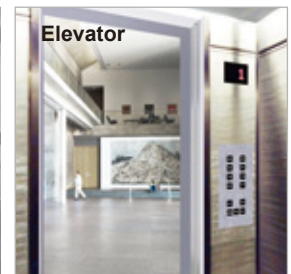

Features

- 1-Megapixel CMOS Sensor
- 30 fps @ 1280x800
- Real-time H.264, MPEG-4 and MJPEG Compression (Triple Codec)
- Built-in IEEE 802.3af Compliant PoE
- Built-in MicroSD/SDHC Card Slot for On-board Storage
- Compact and Stylish Design
- Easy Installation