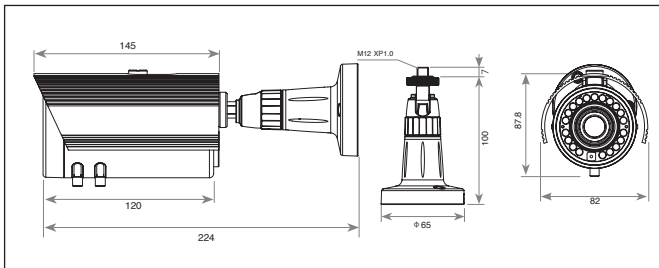

Specifications

Part Number	EZ730
Pickup Device	1/3" 960H Sony Exview HAD CCD II
Video Format	NTSC or PAL
Picture Elements	1020 x 508 (NTSC) 1020 x 508 (NTSC)
Effective Pixels (NTSC PAL)	976 x 494 (NTSC) 976 x 582 (PAL)
Scanning System	2:1 Interlace
Scanning Frequency	H: 15.734 KHz, V: 59.94 Hz H: 15.625KHz, V: 50Hz
Horizontal Resolution	720+ TVL
Sensitivity	0.05 lux/F1.2;
Sensitivity IR on	0 Lux
S/N Ratio	Over 50dB (AGC off)
Electronic Shutter	1/60s~1/100,000s
Video Output	BNC 1.0Vp-p 75Ω
Gamma Correction	0.45
Lens Type	2.8-12mm
Lens Options	Varifocal
BLC	OFF/BLC/HLC
Gain Control	Low light auto, bright light auto, manual selectable
White Balance	ATW/One Push/User2/Anti-Crawl/Manual/Push Lock
Sync Mode	Internal Sync
IR LED	20 Invisible LEDs
IR Wave Length	940nm
IR Distance	Up to 82Ft/25M
IR Configuration	Split glass isolation prevents internal reflections
Day/Night	Auto
OSD Menu	Built-in joystick controller/inner key
OSD Languages	English, Spanish, French, Chinese, German, Japanese, Portuguese, Russian
Digital Noise Reduction	2D On/Off (Level adjustable)
ATR	On/Off (3 levels each adjustable for luminance and contrast)
Wide Dynamic Range	On/Off (3 levels each adjustable for luminance and contrast)
Motion Detection	Off/On for 4 selectable zones (On screen indication on alarm)
Privacy Mask	Off/On for 4 selectable zones
Environmental	IP66 Weather Resistant
Power Source	12VDC/24VAC
Power Consumption	270mA 4.9W
Operating Temp	14°F~122°F -10°C~50°C
Humidity	Less than 80% non-condensing
Dimensions (in mm)	3.22 x 3.1 x 5.7 82 x 79.3 x 145
Weight (lbs gm)	1.98 lbs 900g
Heater	Yes, built-in
Mount	Mount Bracket Included
Certifications	CE/FCC

Dimensions: mm/in

Ordering Info

- EZ730B:** Day/Night IR Bullet, Black, 720+ TVL, 2.8-12mm
EZ730W: Day/Night IR Bullet, White, 720+ TVL, 2.8-12mm