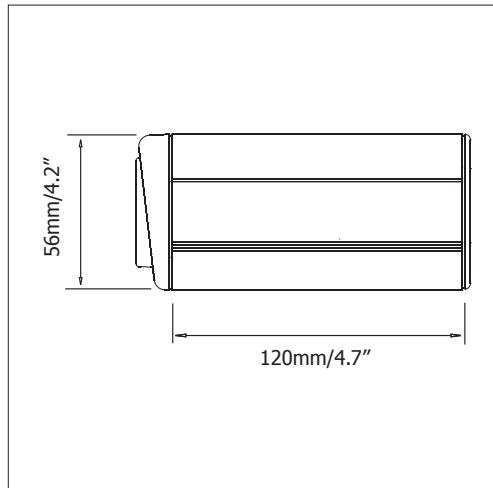

Dimensions

Indoor Box Cameras

* Models vary in different countries. Please visit EverFocus regional websites for detailed ordering information
* Lens models and availability vary in different regions

* All product specifications are subject to change without notice