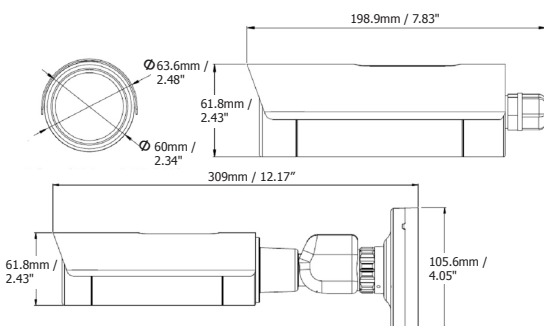

Dimensions

* All product specifications are subject to change without notice

* Models vary in different countries. Please visit EverFocus regional websites for detailed ordering information

* Lens models and availability vary in different regions

EverFocus®