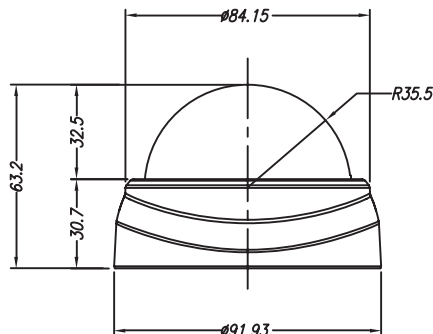

## Features

- 1/4" color CMOS image sensor delivers 1 megapixel resolution
- Mini palm-sized, easy installation
- PTz function support (Digital Zoom)
- Provides true day / night functionality with automatic IR filter operation
- Wide dynamic range function
- Extended IR range of up to 10 meters with 19 IR LEDs
- Multi-streaming from H.264, M-JPEG or MPEG-4.
- H.264 Up to 30 fps at 1280 x 800 of video resolution
- Built-in microphone
- Built-in micro SD card slot enable edge recording.
- Support auto tracking, motion detection & email notification
- Power over Ethernet
- Supports live monitoring of video from mobile devices via MobileFocus / MobileFocus Plus Apps (iOS and Android)

## Dimensions

NEW

## Specifications

Camera	
Megapixel	1MP
Image Sensor	1/4" color CMOS image sensor
Lens	4mm, F2.0
Minimum Illumination	0.5 Lux @ F2.0
Day / Night	True Day / Night
Iris	Fixed IRIS
Shutter Time	1/30 ~ 1/60,000
Video	
Video Compression	H.264 / MPEG4 / MJPEG
Max. Video Resolution	1280 x 800
Frame Rate	30fps
S/N Ratio	>50dB
AGC	Yes
AWB	Yes
WDR	Yes
Audio	
Audio Compression	G.711 / AMR / AAC
Operation Mode	1-way audio, Built-in Microphone
Network	
Interface	10BASE-T / 100BASE-TX
Supported Protocols	TCP / IP, HTTP, SMTP, FTP, DDNS, UPnP, Telnet, NTP, PPPoE, DNS, DHCP, RTSP
Security	Password protection, User privilege
Function	
Video Streaming	Multiple simultaneous streams
Image Settings	Contrast, Brightness, Saturation, Sharpness, Mirroring of images, Flip, Auto white balance, Auto Exposure control
Event Trigger	Auto tracking, Motion detection
Notification	Send mail notification
General	
Pan / Tilt / Zoom	Pan: -100°~100°, Tilt: 20°~90°, 4X Digital Zoom
On-board Storage	micro SD / SDHC card slot
Power Supply	12 VDC & PoE
Power over Ethernet	PoE 802.3af (Class3)
Max. Power Consumption	12 VDC 4.2W(IR LEDs on) PoE 4.3W(IR LEDs on)
Connector	DC Jack, RJ-45
Operating Temperature	0°C~40°C / 32°F~104°F
Dimensions (Φ x H)	92 x 63mm / 3.62 x 2.48"
Weight	302g / 0.67lbs
Certificates	CE, FCC