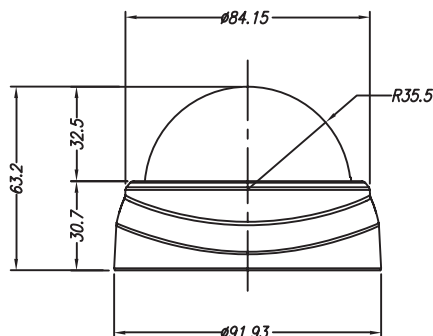

## Features

- 1/4" color CMOS image sensor delivers 1 megapixel resolution
- Mini palm-sized, easy installation
- Provides true day / night functionality with automatic IR filter operation
- Wide dynamic range function
- Extended IR range of up to 10 meters with 19 IR LEDs
- Multi-streaming from H.264, M-JPEG or MPEG-4.
- H.264 Up to 30 fps at 1280 x 800 of video resolution
- Built-in microphone
- Built-in micro SD card slot enable edge recording.
- Support motion detection & email notification
- Power over Ethernet
- Supports live monitoring of video from mobile devices via MobileFocus / MobileFocus Plus Apps (iOS and Android)

## Dimensions

NEW

## Specifications

Camera	
Megapixel	1MP
Image Sensor	1/4" color CMOS image sensor
Lens	4mm, F2.0
Minimum Illumination	0.5 Lux @ F2.0
Day / Night	True Day / Night
Iris	Fixed IRIS
Shutter Time	1/30 ~ 1/60,000
Camera Angle Adjustment	Pan: -100°~100°, Tilt: 20°~90° Manual
Video	
Video Compression	H.264 / MPEG-4 / M-JPEG
Max. Video Resolution	1280 x 800
Frame Rate	30fps
S/N Ratio	>50dB
AGC	Yes
AWB	Yes
WDR	Yes
Audio	
Audio Compression	G.711 / AMR / AAC
Operation Mode	1-way audio, Built-in Microphone
Network	
Interface	10BASE-T / 100BASE-TX
Supported Protocols	TCP / IP, HTTP, SMTP, FTP, DDNS, UPnP, Telnet, NTP, PPPoE, DNS, DHCP, RTSP
Security	Password protection, User privilege
Function	
Video Streaming	Multiple simultaneous streams
Image Settings	Contrast, Brightness, Saturation, Sharpness, Mirroring of images, Flip, Auto white balance, Auto Exposure control
Event Trigger	Motion detection
Notification	Send mail notification
General	
On-board Storage	micro SD / SDHC card slot
Power Supply	12 VDC & PoE
Power over Ethernet	PoE 802.3af (Class 3)
Max. Power Consumption	12 VDC 3.1W(IR LEDs on) PoE 3.2W(IR LEDs on)
Connector	DC Jack, RJ-45
Operating Temperature	0°C ~ 40°C / 32°F ~ 104°F
Dimensions (Φ x H)	92 x 63mm / 3.62 x 2.48"
Weight	276g / 0.61lbs
Certificates	CE, FCC