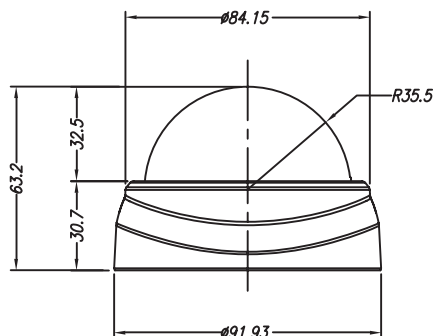

Dimensions

* All product specifications are subject to change without notice

* Models vary in different countries. Please visit EverFocus regional websites for detailed ordering information

* Lens models and availability vary in different regions