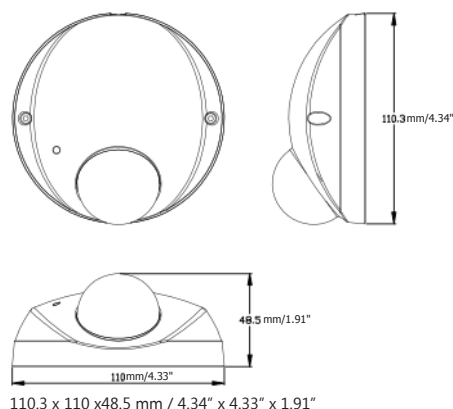

Dimensions

* All product specifications are subject to change without notice

* Models vary in different countries. Please visit EverFocus regional websites for detailed ordering information

* Lens models and availability vary in different regions