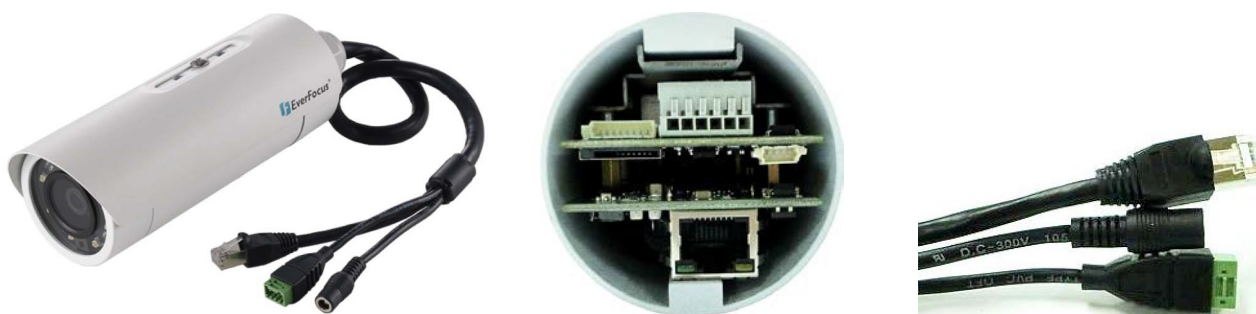

Installation cable

The pre-assembled pigtail cable (network, alarm I/O, 12 VDC / 24 VAC power) allows for quick and easy installation, but can easily be replaced by an installation cable.