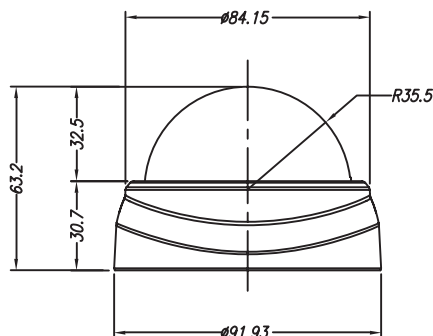

Dimensions