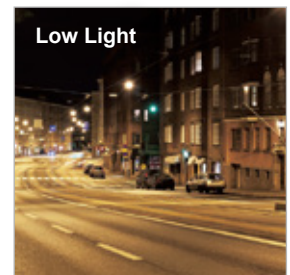

Bullet Network Camera IP8355H/55EH

1.3MP • WDR Pro II • 30M IR • Smart IR •
3DNR • SNV • IP67

VIVOTEK IP8355H/55EH are professional outdoor bullet network cameras offering up to 60 fps @ 1.3-Megapixel resolution with superb image quality.

Featuring the new improved Wide Dynamic Range Technology WDR Pro II, it provides extreme visibility in extremely dark & light environments with 4-shutter capture method. Combined with 3D Noise Reduction Technology, which enables the IP8355H/55EH to capture clear, polished video under low-light conditions and reduce bandwidth from sensor noise, users can identify an increased level of image detail in extremely bright as well as dark environments.

Additionally, as a professional day/night camera, IP8355H/55EH adopt Smart IR technology which prevents overexposure and provides noise reduction to adjust IR lighting intensity instantaneously based on the changes of light in the ambient environment.

To provide top-notch image quality, IP8355H/55EH also come with P-iris lens, which controls the iris with extreme precision with its built-in stepper motor. By using software controls, the lens maintains the iris opening at an optimal level at all times, resulting in superior sharpness and depth of field as well as image quality. Furthermore, for installers, properly adjusting the focus of a megapixel network camera can be difficult due to the level of image detail. Therefore, IP8355H/55EH are also designed with VIVOTEK's Smart Focus System to make installation and adjustment easier by using remote focus and zoom adjustment.