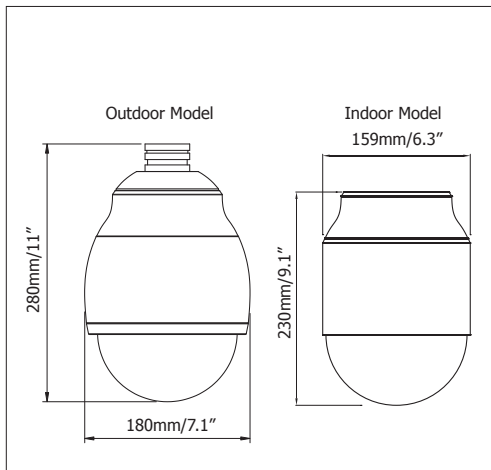

Dimensions

Specifications

Model Name	EPN4220 (Outdoor)	EPN4220i (Indoor)	EPN4122 (Outdoor)	EPN4122i (Indoor)
Pickup Device	1/3" Sony CMOS		1/3" panasonic CMOS	
Megapixel	2 M		1.3 M	
Scanning System	NTSC/PAL		NTSC/PAL	
Min. Illumination	color: 0.3 Lux @ F1.6 B/W:0.1 Lux @ F1.6		color: 0.3 Lux @ F1.6 B/W:0.1 Lux @ F1.6	
S/N Ratio (AGC OFF)	> 50 dB		> 50 dB	
Electronic Shutter	1/2 ~ 1/10,000 sec		1/2 ~ 1/10,000 sec	
Optical Zoom	20x		22x	
Memory Card	Micro SD / SDHC		Micro SD / SDHC	
Picture Compression	H.264 / M-JPEG			
Picture Resolution	1920 x 1080, 1280 x 720, 1024 x 768, 720 x 576, 720 x 480, 704 x 576, 704 x 480, 640 x 480, 352 x 288, 352 x 240, 320 x 240		1280 x 960, 1280 x 720, 1024 x 768, 720 x 480, 704 x 480, 640 x 480, 352 x 240, 320 x 240	
Streaming Frame Rate	1 ~ 30fps(NTSC), 1~25 fps (PAL)			
Focus Control	One Push / Auto / Manual			
Iris Control	Auto / Manual			
True Day/Night	Yes (Auto / DAY / NIGHT)			
Auto Gain Control	Yes (Auto / Manual)			
Backlight Comp.	Yes (On/Off)			
Wide Dynamic Range	Yes (On/Off)			
Dynamic Noise Reduction	Yes (OFF / Low / Mid / Hi)			
White Balance	Auto / Indoor / Outdoor / One Push / Manual			
Motion Detection	Yes (4 zone)			
Privacy Zone Masking	Yes (4 zone)			
Video Output	1Vp-p / 75Ω			
Audio Streaming	Two-way audio			
Audio Compression	G.711			
Audio Input / Output	3.5 mm phone jack			
Horizontal Rotation Speed	0.01°/s ~ 360°/s (1-255 grade shift gears)			
Manual Pan/Tilt Speed	Pan: 0.01° ~ 180°/s ; Tilt: 0.01° ~ 180°/s			
Position Accuracy	$\pm 0.1^\circ$			
Horizontal Rotation Range	360° unlimited rotation			
Tilt Rotation Range	90° pendulum motion			
Auto Speed Control	Control speed auto-adjusted according to zoom length changing			
Auto Pan, 2 Points Scanning	Can set freely			
Auto Pan Speed	1 ~ 255 grade available, 0.01°/s ~ 360°/s			
Dwell Time (2 points)	1 ~ 99 second available			
Preset Positions	192 positions			
Running to Position Speed	1 ~ 255 grade available, 0.01°/s - 360°/s			
Dwell Time at Preset Position	1 ~ 99 second available			
Tour	16 groups			
Tour Point per Group	16 preset positions			
Pattern	4 patterns with 90 sec long each			
Interface	10 / 100 Base-T Ethernet, RJ-45 socket			
Supported Protocols	HTTP, TCP / IP, FTP, SMTP, DHCP, DNS, DDNS, NTP			
Bandwidth control	Min. 64 k Byte/sec adjustable			
Alarm	4 in 1 out triggered by intelligent event and external input			
Environmental Rating	IP66 for outdoor			
Vandal Resistance	IK10 for outdoor			
Power Source	24VAC			
Power Consumption	30W Max			
Operating Temperature	-40°C ~ +50°C \cong 95% / -40°F ~ +122°F \cong 95% (outdoor) -10°C ~ +50°C \cong 85% / 14°F ~ +122°F \cong 85% (indoor)			
Dimensions (W x H)	180 x 280 mm / 7.1" x 11" (outdoor) 159 x 230 mm / 6.3" x 9.1" (indoor)			
Weight	3.0 kg/6.62lbs			
Certificates	CE, FCC			