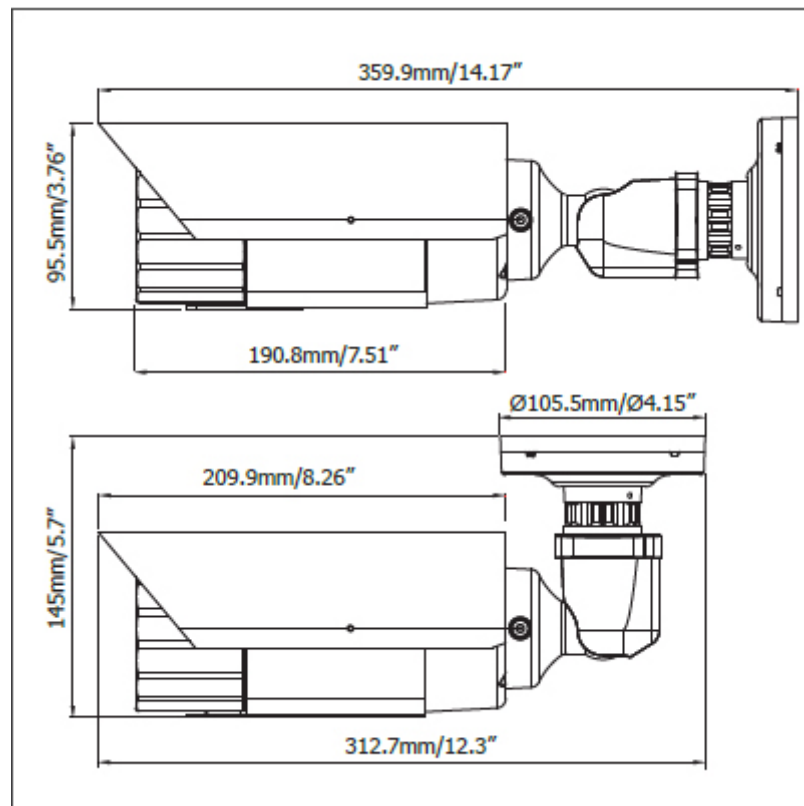

Dimensions

Ordering information

EZN 3261	2.0 Megapixel Full HD H.264 Day/Night Bullet Type Outdoor Network Camera with 10x Autofocus, IR LED and WDR, 4,9 ~ 49mm DC autofocus lens, IP66, 12 V DC / PoE
AP12D152E1	Power supply 12 VDC, 1500 mA

EZN3261_db_en_rev01