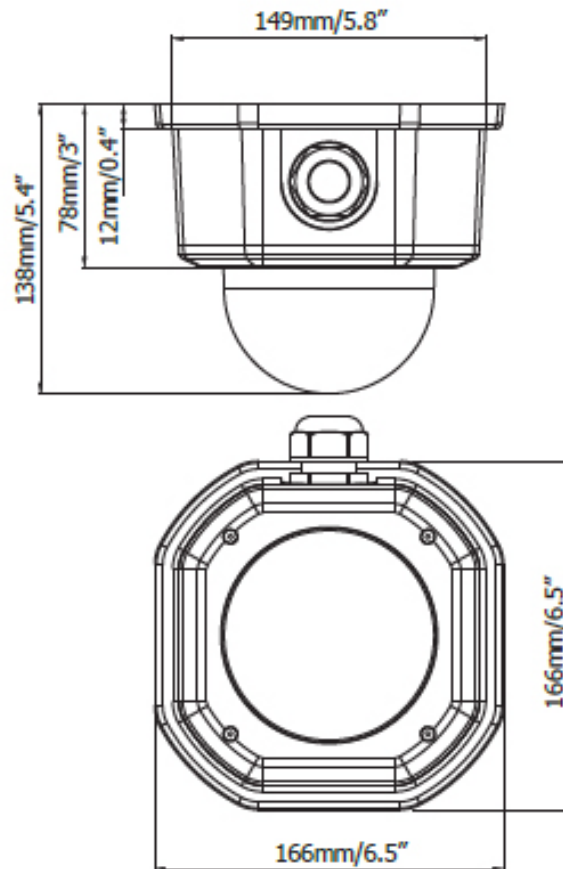

Dimensions

Ordering information

EHN 3261	2.0 Megapixel Full HD H.264 Day/Night Vandal-proof Outdoor 3-axis Dome Network Camera with 10x Autofocus, IR LED and WDR, 4,9 ~ 49mm DC autofocus lens, IP68, 12 V DC / PoE
AP12D152E1	Power supply 12 VDC, 1500 mA

EHN3261_db_en_rev01