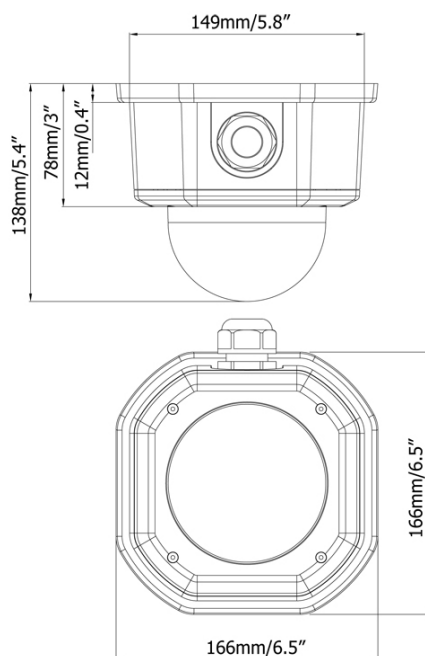

EHN3260_db_en_rev03

Dimensions

Accessories

BA EHN – Wall Mount Bracket

Material: Aluminium / steel
Colour: Pantone Cool Gray 1C
Dimensions (WxHxD): 151 x 130 x 177 mm
Weight: 850 g
Max. load: 10,43 kg
Application: with EHN camera series