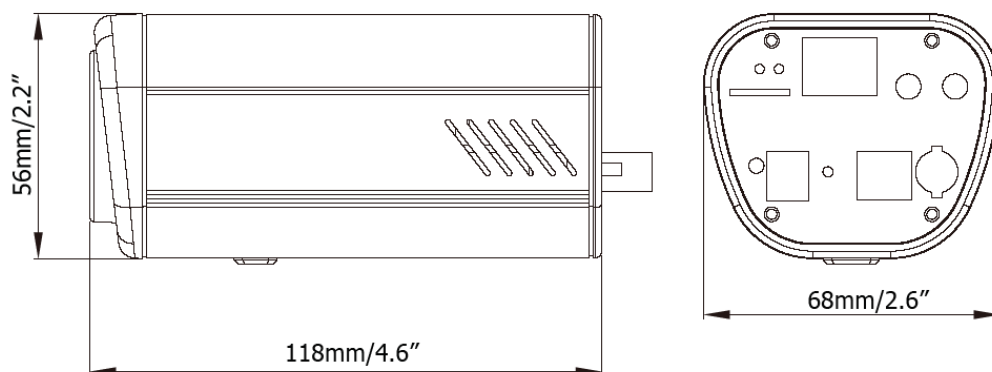

Dimensions

Ordering information

EAN 3300	3.0 Megapixel H.264 Day/Night Box Type Network Camera, autom. IR Cut Filter, 12 V DC / PoE
AP12A122E0	Power supply 12 VDC, 600 mA
EFV 167 MP-DC	1,67 mm megapixel lens, ultra wide angle with optical distortion correction, supported formats: 8,5mm (1/3"), 10mm (1/2,5"), 10,6mm (1/2,7")
EFV 2812 MP-DC	2,8 ~ 12 mm megapixel DC varifocal lens, format: 8,5 mm (1/3")
EFV 412 MP-DC	4 ~ 12 mm megapixel DC varifocal lens, format: 12,7 mm (1/2")
EFV 246 MP-M	2,4 ~ 6 mm / F = 1.2 manual megapixel lens, format: 8,5 mm (1/3")
EFV 550 MP-M / DC	5 ~ 50 mm / F = 1.4 megapixel lens (manual or DC), format: 8,5 mm (1/3")

EAN3300_db_en_rev04