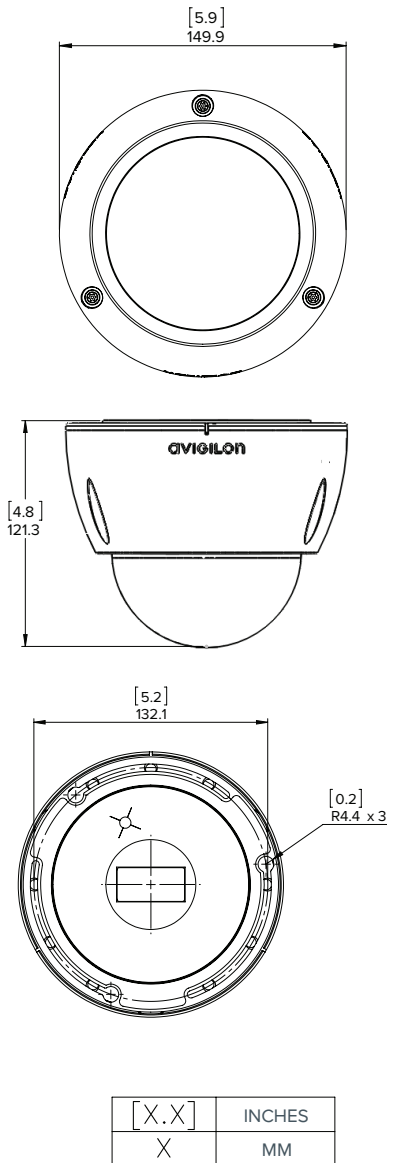

8.0 Megapixel JPEG2000 Color 180° HD Panoramic Dome Camera

Avigilon offers the broadest range of high definition cameras in the industry – from 1 – 5 MP and 4 – 7K (based on horizontal resolution) – and are available in a variety of formats, including dome, panoramic and fixed. Whether it's a small storefront that requires a few cameras or a large complex system requiring complete coverage of numerous areas, you can trust that you're getting the best solution for your security needs.

The innovative JPEG2000 HD panoramic dome camera is just one way Avigilon can help provide the very best monitoring and protection.

JPEG2000 HD panoramic dome cameras feature four 2 MP sensors for a total resolution of 8 MP. A single installation provides high-resolution 180° coverage with lenses that are all pre-focused for no-fuss installation. This camera is ideal for monitoring indoor and outdoor environments for sectors such as education, banking, retail, accommodation, and hospitality or for any location where installation points are limited.

KEY FEATURES

- 8.0 megapixel progressive scan CMOS sensor
- 180° field of view
- 7 images per second per sensor
- 70 dB true dynamic range
- 0.6 lux minimum illumination
- Lossless JPEG2000 compression
- Automatic exposure control
- Power over Ethernet, 24 VAC or 12 VDC power input
- External I/O interface and an audio input
- Vandal-resistant construction
- IP66 compliant with outdoor mount

Outline Dimensions

[X.X]	INCHES
X	MM