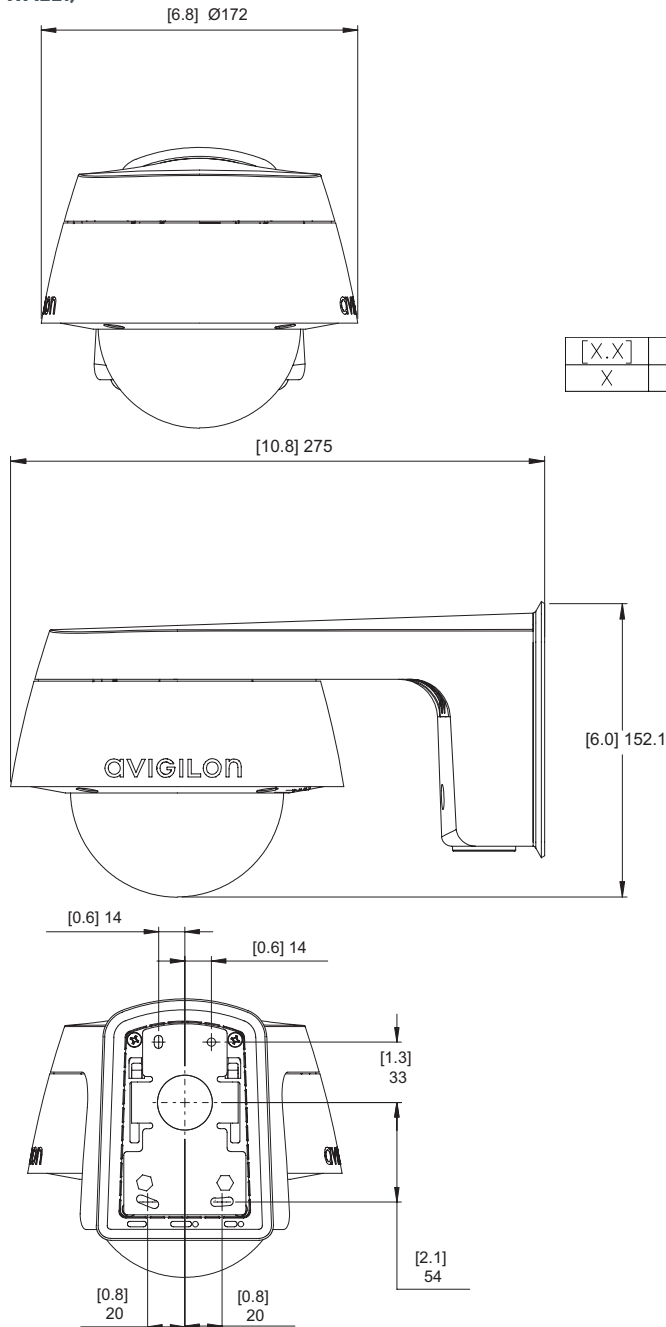

SUPPORTED VIDEO ANALYTICS EVENTS	Description
Objects in Area	The event is triggered when the selected object type moves into the region of interest.
Object Loitering	The event is triggered when the selected object type stays within the region of interest for an extended amount of time.
Objects Crossing Beam	The event is triggered when the specified number of objects have crossed the directional beam that is configured over the camera's field of view. The beam can be unidirectional or bidirectional.
Object Appears or Enters Area	The event is triggered by each object that enters the region of interest. This event can be used to count objects.
Object Not Present in Area	The event is triggered when no objects are present in the region of interest.
Objects Enter Area	The event is triggered when the specified number of objects have entered the region of interest.
Objects Leave Area	The event is triggered when the specified number of objects have left the region of interest.
Object Stops in Area	The event is triggered when an object in a region of interest stops moving for the specified threshold time.
Direction Violated	The event is triggered when an object moves in the prohibited direction of travel.
Tamper Detection	The event is triggered when the scene unexpectedly changes.

Outline Dimensions

Pendant Dome Camera

WITH WALL MOUNT
(H4A-MT-WALL1)