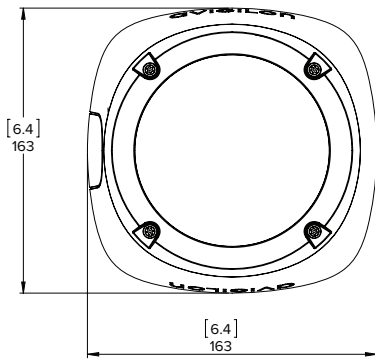

Outline Dimensions

Pendant Dome Camera

WITH WALL MOUNT
(H4A-MT-WALL1)

WITH NPT MOUNT
(H4A-MT-NPTA1)

[X.X]	INCHES
X	MM

Surface Mount Outdoor Dome Camera

(H4A-DO)

H4 HD CAMERA SERIES

Ordering Information

PENDANT DOME CAMERAS	MP	WDR	LIGHTCATCHER	ANALYTICS	LENS	IR
1.0C-H4A-DP1	1.0	✓	✓	✓	3 - 9 mm	
1.0C-H4A-DP1-IR	1.0	✓	✓	✓	3 - 9 mm	✓
1.0C-H4A-DP2	1.0	✓	✓	✓	9 - 22 mm	
2.0C-H4A-DP1	2.0	✓	✓	✓	3 - 9 mm	
2.0C-H4A-DP1-IR	2.0	✓	✓	✓	3 - 9 mm	✓
2.0C-H4A-DP2	2.0	✓	✓	✓	9 - 22 mm	
3.0C-H4A-DP1	3.0	✓	✓	✓	3 - 9 mm	
3.0C-H4A-DP1-IR	3.0	✓	✓	✓	3 - 9 mm	✓
3.0C-H4A-DP2	3.0	✓	✓	✓	9 - 22 mm	
5.0L-H4A-DP1	5.0		✓	✓	4.3 - 8 mm	
5.0L-H4A-DP1-IR	5.0		✓	✓	4.3 - 8 mm	✓
5.0L-H4A-DP2	5.0		✓	✓	9 - 22 mm	
8.0-H4A-DP1	8.0			✓	4.3 - 8 mm	
8.0-H4A-DP1-IR	8.0			✓	4.3 - 8 mm	✓