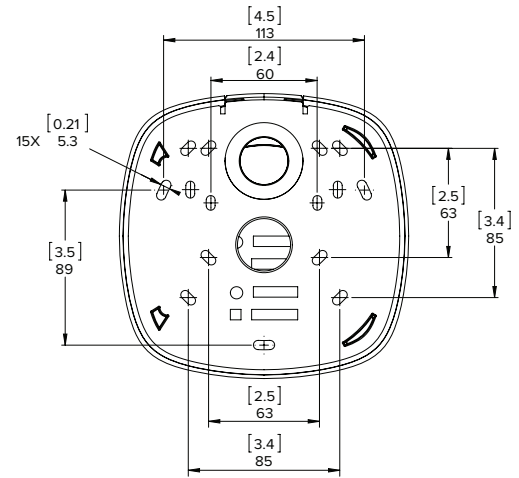

Outline Dimensions

Pendant Dome Camera

WITH WALL MOUNT
(H4A-MT-WALL1)

WITH NPT MOUNT
(H4A-MT-NPTA1)

[X.X]	INCHES
X	MM

Surface Mount Outdoor Dome Camera

(H4A-DO)

H4 HD CAMERA SERIES

Ordering Information

PENDANT DOME CAMERAS	MP	WDR	LIGHTCATCHER	ANALYTICS	LENS	IR
1.0C-H4A-DP1	1.0	✓	✓	✓	3 - 9 mm	
1.0C-H4A-DP1-IR	1.0	✓	✓	✓	3 - 9 mm	✓
1.0C-H4A-DP2	1.0	✓	✓	✓	9 - 22 mm	
2.0C-H4A-DP1	2.0	✓	✓	✓	3 - 9 mm	
2.0C-H4A-DP1-IR	2.0	✓	✓	✓	3 - 9 mm	✓
2.0C-H4A-DP2	2.0	✓	✓	✓	9 - 22 mm	
3.0C-H4A-DP1	3.0	✓	✓	✓	3 - 9 mm	
3.0C-H4A-DP1-IR	3.0	✓	✓	✓	3 - 9 mm	✓
3.0C-H4A-DP2	3.0	✓	✓	✓	9 - 22 mm	
5.0L-H4A-DP1	5.0		✓	✓	4.3 - 8 mm	
5.0L-H4A-DP1-IR	5.0		✓	✓	4.3 - 8 mm	✓
5.0L-H4A-DP2	5.0		✓	✓	9 - 22 mm	
8.0-H4A-DP1	8.0			✓	4.3 - 8 mm	
8.0-H4A-DP1-IR	8.0			✓	4.3 - 8 mm	✓