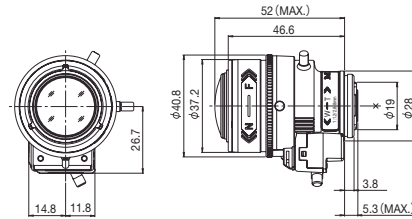

HD Vari-Focal (2.8-8mm)

YV2.8x2.8SA-2

2.8x Applicable camera (model) 1 2/3 1/2 1/3 1/4 For Security

Unit : mm

YV2.8x2.8SA-2

Focal Length (mm)		2.8 - 8 (2.8x)	
Iris Range		F1.2 - Close	
Operation	Zoom	Manual	
	Focus	Manual	
	Iris	Manual	
Angle Of View (HxV)	1/3"	WIDE	100°00' × 73°45'
		TELE	35°03' × 26°18'
	1/4"	WIDE	73°45' × 54°49'
		TELE	26°18' × 19°44'
Angle Of View (HxV)	1/3"	WIDE	109°50' × 59°51'
		TELE	38°11' × 21°29'
Aspect Ratio 16 : 9	1/4"	WIDE	80°39' × 44°38'
		TELE	28°39' × 16°07'
Focusing Range (From Front Of The Lens) (m)		∞ - 0.3	
Object Dimensions at M.O.D. (HxV) (mm)	1/3"	WIDE	744 × 468
		TELE	197 × 146
	1/4"	WIDE	468 × 323
		TELE	146 × 108
Object Dimensions at M.O.D. (HxV) (mm)	1/3"	WIDE	890 × 359
		TELE	216 × 118
	1/4"	WIDE	530 × 256
		TELE	159 × 88
Back Focal Distance (in air) (mm)		7.70	
Exit Pupil Position (From Image Plane) (mm)		314	
Filter Thread (mm)		-	
Mount		CS	
Mass (g)		50	
Remarks		•With Metal Mount	