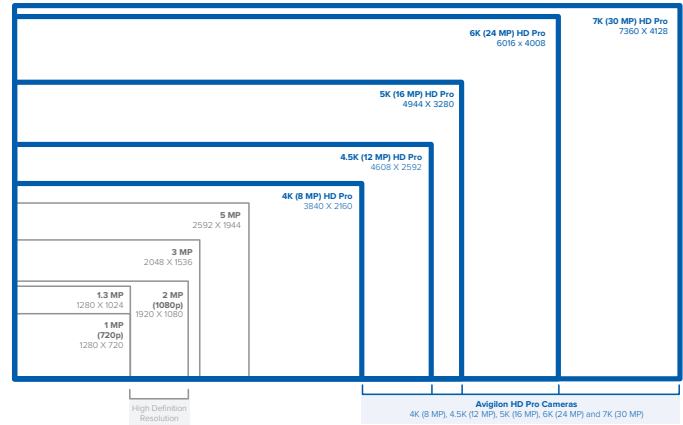

Specifications

H.264 HD PRO CAMERA

IMAGE PERFORMANCE

	6K (24 MP)		7K (30 MP)	
Image Sensor	43.3 mm (Type 2.7) progressive scan CMOS			
Aspect Ratio	16:9	3:2	16:9	3:2
Active Pixels	6016(H) x 3384(V)	6016 (H) x 4008 (V)	7360 (H) x 4128 (V)	6720 (H) x 4488(V)
Imaging Area	35.9 mm (H) x 20.2 mm (V); 1.41" (H) x 0.80" (V)	35.9 mm (H) x 23.9 mm (V); 1.41" (H) x 0.94" (V)	35.9 mm (H) x 20.1 mm (V); 1.41" (H) x 0.79" (V)	35.9 mm (H) x 22 mm (V); 1.41" (H) x 0.87" (V)
Minimum Illumination	0.005 lux (at F1.4)			
Dynamic Range	70 dB			
Resolution Scaling	3840 x 2160			
Image Rate	8 fps	7 fps	6 fps	5 fps

LENS

Lens Mount	EF (SLR-style bayonet)

IMAGE CONTROL

Image Compression Method	H.264 (MPEG-4 Part 10/AVC), Motion JPEG
Streaming	Multi-stream H.264 and Motion JPEG
Motion Detection	Selectable sensitivity and threshold
Electronic Shutter Control	Automatic, Manual (1 to 1/8000 sec)
Iris Control	* Automatic, Manual
Day/Night Control	* Automatic, Manual
Flicker Control	50 Hz, 60 Hz
White Balance	Automatic, Manual
Privacy Zones	Up to 4 zones
Audio Compression Method	G.711 PCM 8 kHz
Audio Input/Output	Line level input and output, A/V mini-jack (3.5 mm)
External I/O Terminals	Alarm In, Alarm Out

*Dependent on selected lens capability

NETWORK

Network	100BASE-TX
Cabling Type	CAT5
Connector	RJ-45
Security	Password protection, HTTPS encryption, digest authentication, WS authentication, user access log, 802.1x port based authentication
Protocol	IPv4, HTTP, HTTPS, SOAP, DNS, NTP, RTSP, RTCP, RTP, TCP,UDP, IGMP, ICMP, DHCP, Zeroconf, ARP
Streaming Protocols	RTP/UDP, RTP/UDP multicast, RTP/RTSP/TCP, RTP/RTSP/HTTP/TCP, RTP/RTSP/HTTPS/TCP, HTTP

MECHANICAL

Dimensions (L x W x H)	109 mm x 73 mm x 68 mm; 4.3" x 2.9" x 2.7"
Weight	0.39 kg (0.85 lb)
Camera Mount	1/4"-20 UNC (top and bottom)
Onboard Storage	SD/SDHC/SDXC slot - minimum class 6; class 10 & 64 GB or better recommended

ELECTRICAL

Power Consumption	13 W max - camera only		
Power Source	VDC: 12 V +/- 10%, 13 W	VAC: 24 V +/- 10%, 18.4 VA	PoE: IEEE802.3af Class 3 compliant
RTC Backup Battery	3V Manganese Lithium		

ENVIRONMENTAL

Operating Temperature	-10 °C to +50 °C (14 °F to 122 °F)
Storage Temperature	-10 °C to +70 °C (14 °F to 158 °F)
Humidity	0 - 95% non-condensing

CERTIFICATIONS

Certifications	UL	cUL	CE	ROHS	WEEE	RCM	KC	EAC
Safety	UL 60950-1		CSA 60950-1		IEC/EN 60950-1			
Electromagnetic Emissions	FCC Part 15 Subpart B Class B		IC ICES-003 Class B		EN 55022 Class B	EN 61000-6-3	EN 61000-3-2	EN 61000-3-3 KN 22
Electromagnetic Immunity	EN 55024				EN 61000-6-1		KN 24