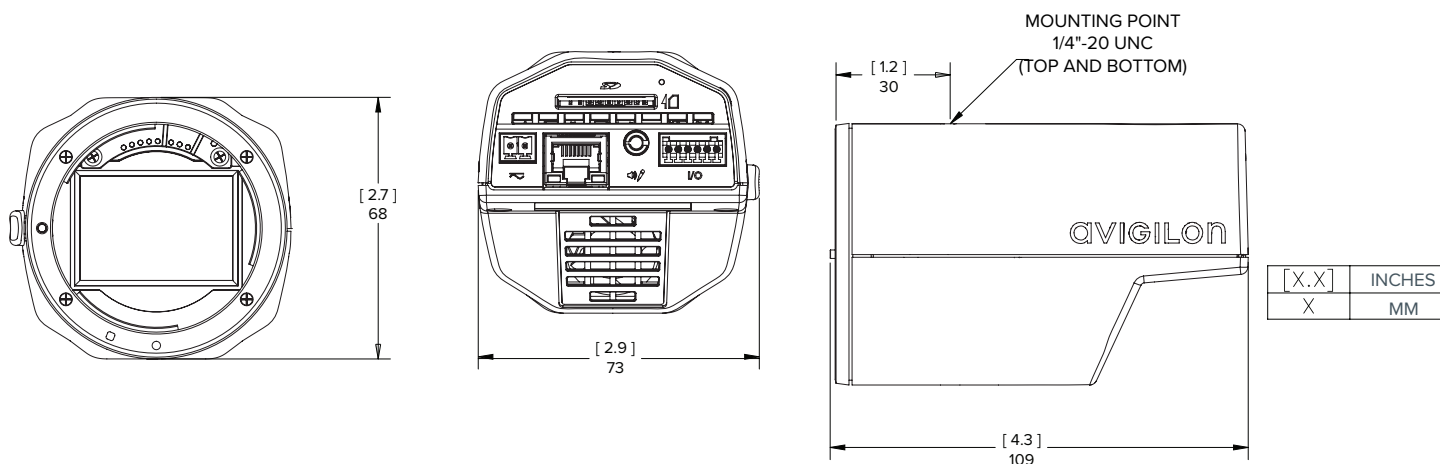

MECHANICAL

Dimensions (L x W x H)	109 mm x 73 mm x 68 mm; 4.3" x 2.9" x 2.7"
Weight	0.39 kg (0.85 lb)
Camera Mount	1/4"-20 UNC (top and bottom)
Onboard Storage	SD/SDHC/SDXC slot - minimum class 6; class 10 & 64 GB or better recommended

Outline Dimensions

H.264 HD PRO CAMERA

Ordering Information

24L-H4PRO-B	6K (24 MP) H.264 HD Pro Camera with LightCatcher™ technology
30L-H4PRO-B	7K (30 MP) H.264 HD Pro Camera with LightCatcher™ technology