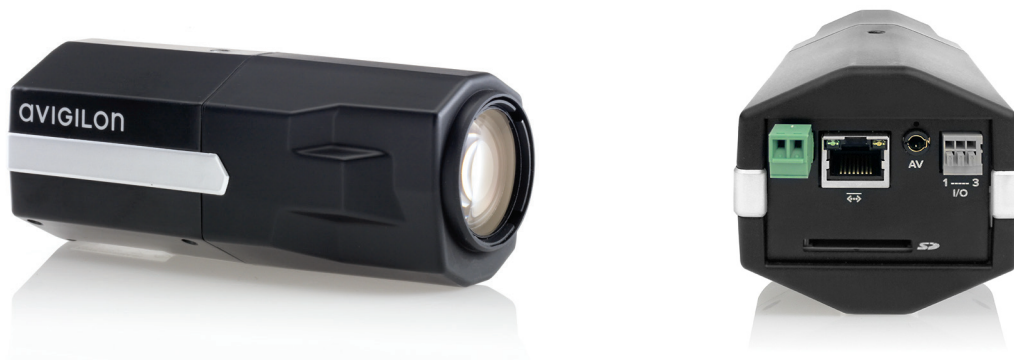

Day/Night H.264 HD Camera

AVIGILON

H.264 HD CAMERA

Avigilon offers the broadest range of high definition cameras in the industry – from 1 – 5 MP and 4 – 7K (based on horizontal resolution) – and are available in a variety of formats, including dome, panoramic and fixed. Whether it's a small storefront that requires a few cameras or a large complex system requiring complete coverage of numerous areas, you can trust that you're getting the best solution for your security needs.

The innovative H.264 HD camera is just one way Avigilon can help provide the very best monitoring and protection.

The H.264 HD camera features an integrated lens for remote focus and zoom control, and is ONVIF compliant for no-hassle integration. It operates on Avigilon's H3 platform, providing this model with improved low light performance with wide dynamic range support and enhanced HDSM™ software features. P-Iris control also allows the camera to automatically set its iris position to maximize image quality in all lighting conditions. Onboard storage capabilities let you manage storage directly on the camera using a standard SD memory card. This camera is extremely versatile and can work in almost any location, including banks, schools, retail outlets, municipal grounds and buildings, hotels, bars and restaurants.

KEY FEATURES

Progressive scan CMOS sensor
Unsurpassed image quality
Available with 3-9 mm F1.2, 9 - 22 mm F1.6, or 4.7-84.6mm F1.6 P-Iris lens with remote focus and zoom
Up to 30 images per second
Wide Dynamic Range
SD card slot for onboard storage support
H.264 and Motion JPEG compression
ONVIF API Compliance with version 1.02, 2.00 and Profile S
Automatic exposure control and iris control
Automatic removable IR cut filter for IR sensitivity at night
Power over Ethernet, 24 VAC or 12 VDC power input
Analog Video Output