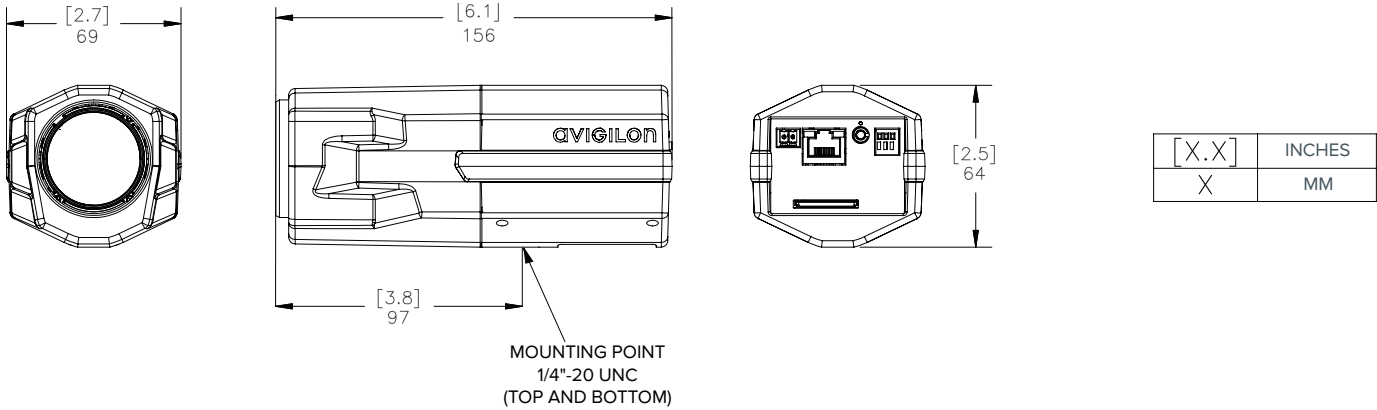

Specifications

CERTIFICATIONS	Certifications	UL	cUL	CE	ROHS	WEEE	RCM	EAC
Safety	UL 60950-1				CSA 60950-1	IEC/EN 60950-1		
Electromagnetic Emissions	FCC Part 15 Subpart B Class B	IC ICES-003 Class B		EN 55022 Class B	EN 61000-6-3	EN 61000-3-2	EN 61000-3-3	
Electromagnetic Immunity	EN 55024				EN 61000-6-1			

Outline Dimensions

4.7-84.6 mm lens