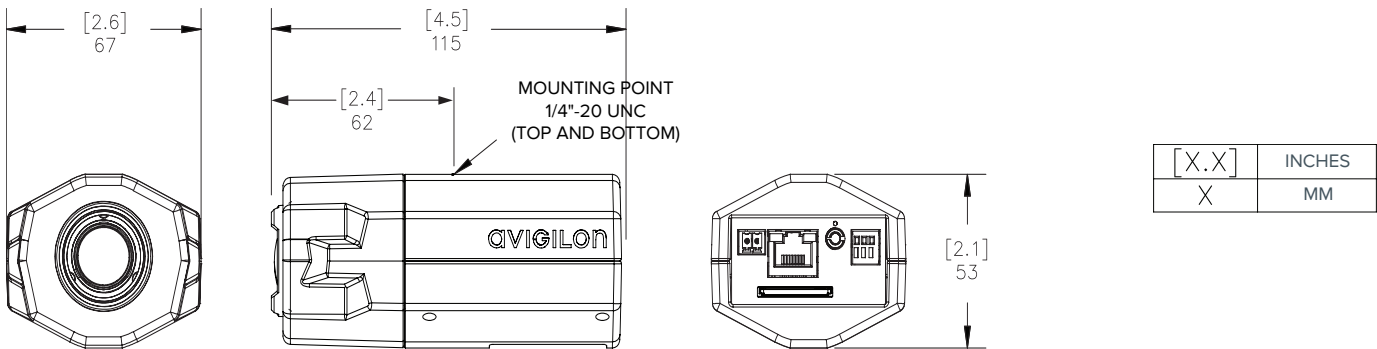

Outline Dimensions

4.7-84.6 mm lens

3-9 mm lens, 9-22 mm lens

Ordering Information

1.0-H3-B1	1.0 Megapixel Day/Night H.264 HD 4.7-84.6 mm Camera
1.0-H3-B2	1.0 Megapixel Day/Night H.264 HD 3-9 mm Camera
1.0-H3-B3	1.0 Megapixel Day/Night H.264 HD 9-22 mm Camera
1.3L-H3-B2	1.3 Megapixel H.264 HD 3-9 mm Camera with LightCatcher™ Technology
1.3L-H3-B3	1.3 Megapixel H.264 HD 9-22 mm Camera with LightCatcher™ Technology
2.0-H3-B1	2.0 Megapixel Day/Night H.264 HD 4.7-84.6 mm Camera
2.0-H3-B2	2.0 Megapixel Day/Night H.264 HD 3-9 mm Camera
2.0-H3-B3	2.0 Megapixel Day/Night H.264 HD 9-22 mm Camera
3.0W-H3-B2	3.0 Megapixel WDR Day/Night H.264 HD 3-9 mm Camera
3.0W-H3-B3	3.0 Megapixel WDR Day/Night H.264 HD 9-22 mm Camera
5.0-H3-B2	5.0 Megapixel Day/Night H.264 HD 3-9 mm Camera
5.0-H3-B3	5.0 Megapixel Day/Night H.264 HD 9-22 mm Camera