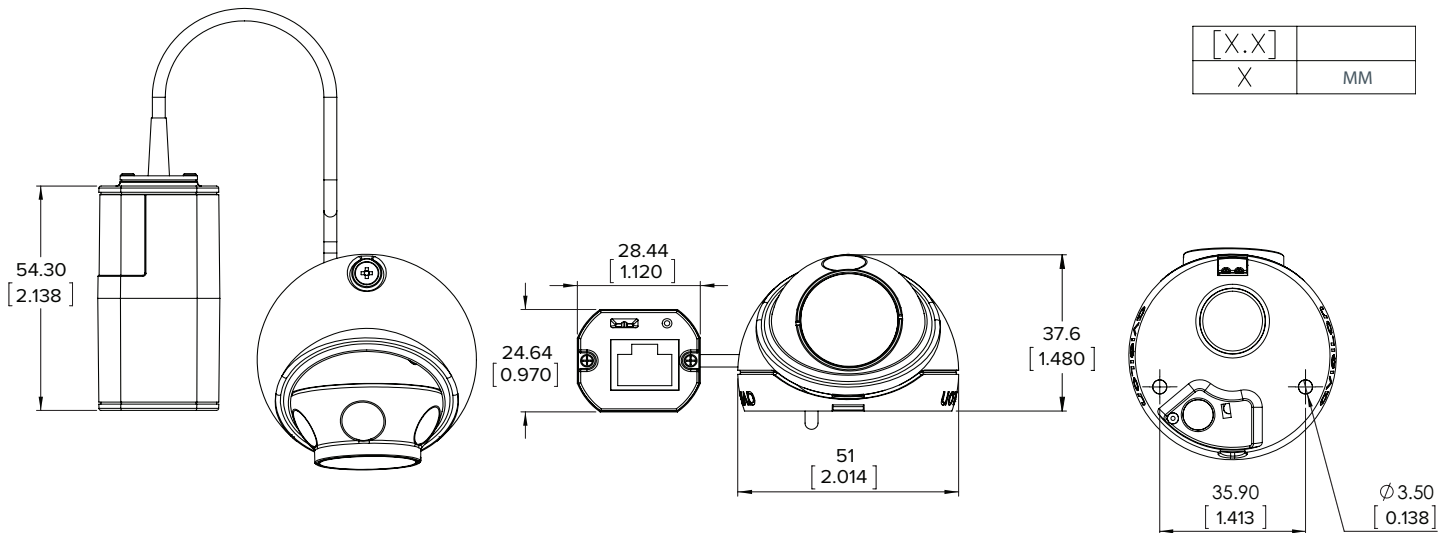

Outline Dimensions

In-Ceiling

Surface

Pendant