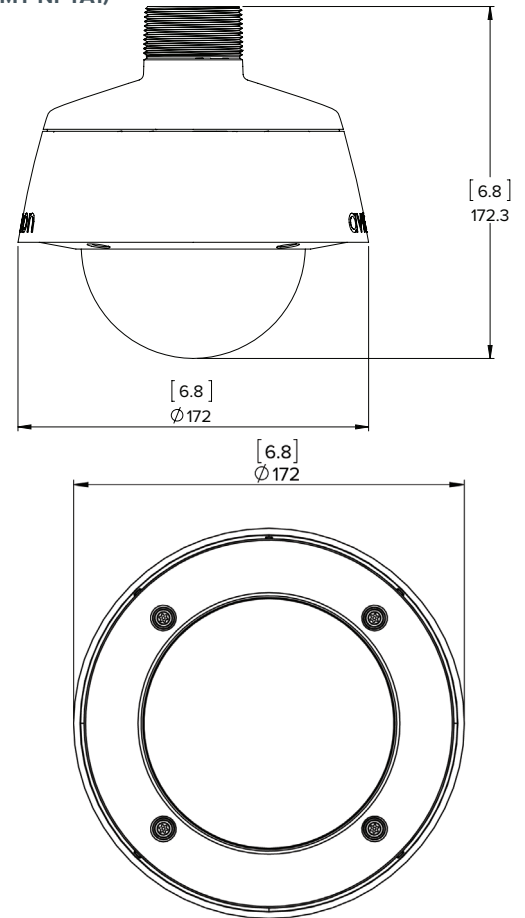

SUPPORTED VIDEO ANALYTICS EVENTS	Description
Objects in Area	The event is triggered when the selected object type moves into the region of interest.
Object Loitering	The event is triggered when the selected object type stays within the region of interest for an extended amount of time.
Objects Crossing Beam	The event is triggered when the specified number of objects have crossed the directional beam that is configured over the camera's field of view. The beam can be unidirectional or bidirectional.
Object Appears or Enters Area	The event is triggered by each object that enters the region of interest. This event can be used to count objects.
Object Not Present in Area	The event is triggered when no objects are present in the region of interest.
Objects Enter Area	The event is triggered when the specified number of objects have entered the region of interest.
Objects Leave Area	The event is triggered when the specified number of objects have left the region of interest.
Object Stops in Area	The event is triggered when an object in a region of interest stops moving for the specified threshold time.
Direction Violated	The event is triggered when an object moves in the prohibited direction of travel.
Tamper Detection	The event is triggered when the scene unexpectedly changes.

Outline Dimensions

Pendant Dome Camera

WITH WALL MOUNT
(H4A-MT-WALL1)

WITH NPT MOUNT
(H4A-MT-NPTA1)

[X.X]	INCHES
X	MM

Surface Mount Outdoor Dome Camera

(H4A-DO)

H4 HD CAMERA SERIES