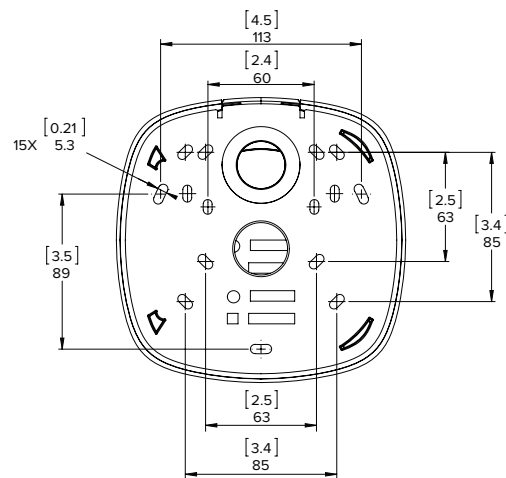

Outline Dimensions

Pendant Dome Camera

WITH WALL MOUNT
(H4A-MT-WALL1)

WITH NPT MOUNT
(H4A-MT-NPTA1)

[X.X]	INCHES
X	MM

Surface Mount Outdoor Dome Camera

(H4A-DO)

H4 HD CAMERA SERIES

Ordering Information

PENDANT DOME CAMERAS	MP	WDR	LIGHTCATCHER	ANALYTICS	LENS	IR
1.0C-H4A-DP1	1.0	✓	✓	✓	3 - 9 mm	
1.0C-H4A-DP1-IR	1.0	✓	✓	✓	3 - 9 mm	✓
1.0C-H4A-DP2	1.0	✓	✓	✓	9 - 22 mm	
2.0C-H4A-DP1	2.0	✓	✓	✓	3 - 9 mm	
2.0C-H4A-DP1-IR	2.0	✓	✓	✓	3 - 9 mm	✓
2.0C-H4A-DP2	2.0	✓	✓	✓	9 - 22 mm	
3.0C-H4A-DP1	3.0	✓	✓	✓	3 - 9 mm	
3.0C-H4A-DP1-IR	3.0	✓	✓	✓	3 - 9 mm	✓
3.0C-H4A-DP2	3.0	✓	✓	✓	9 - 22 mm	
5.0L-H4A-DP1	5.0		✓	✓	4.3 - 8 mm	
5.0L-H4A-DP1-IR	5.0		✓	✓	4.3 - 8 mm	✓
5.0L-H4A-DP2	5.0		✓	✓	9 - 22 mm	
8.0-H4A-DP1	8.0			✓	4.3 - 8 mm	
8.0-H4A-DP1-IR	8.0			✓	4.3 - 8 mm	✓