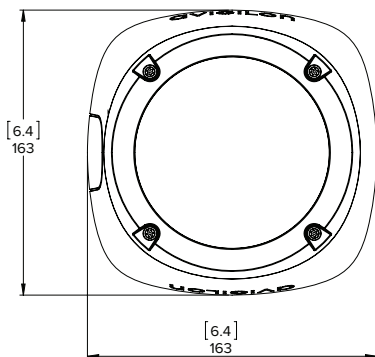

Outline Dimensions

Pendant Dome Camera

WITH WALL MOUNT
(H4A-MT-WALL1)

WITH NPT MOUNT
(H4A-MT-NPTA1)

[X.X]	INCHES
X	MM

Surface Mount Outdoor Dome Camera

(H4A-DO)

H4 HD CAMERA SERIES

Ordering Information

PENDANT DOME CAMERAS	MP	WDR	LIGHTCATCHER	ANALYTICS	LENS	IR
1.0C-H4A-DP1	1.0	✓	✓	✓	3 - 9 mm	
1.0C-H4A-DP1-IR	1.0	✓	✓	✓	3 - 9 mm	✓
1.0C-H4A-DP2	1.0	✓	✓	✓	9 - 22 mm	
2.0C-H4A-DP1	2.0	✓	✓	✓	3 - 9 mm	
2.0C-H4A-DP1-IR	2.0	✓	✓	✓	3 - 9 mm	✓
2.0C-H4A-DP2	2.0	✓	✓	✓	9 - 22 mm	
3.0C-H4A-DP1	3.0	✓	✓	✓	3 - 9 mm	
3.0C-H4A-DP1-IR	3.0	✓	✓	✓	3 - 9 mm	✓
3.0C-H4A-DP2	3.0	✓	✓	✓	9 - 22 mm	
5.0L-H4A-DP1	5.0		✓	✓	4.3 - 8 mm	
5.0L-H4A-DP1-IR	5.0		✓	✓	4.3 - 8 mm	✓
5.0L-H4A-DP2	5.0		✓	✓	9 - 22 mm	
8.0-H4A-DP1	8.0			✓	4.3 - 8 mm	
8.0-H4A-DP1-IR	8.0			✓	4.3 - 8 mm	✓