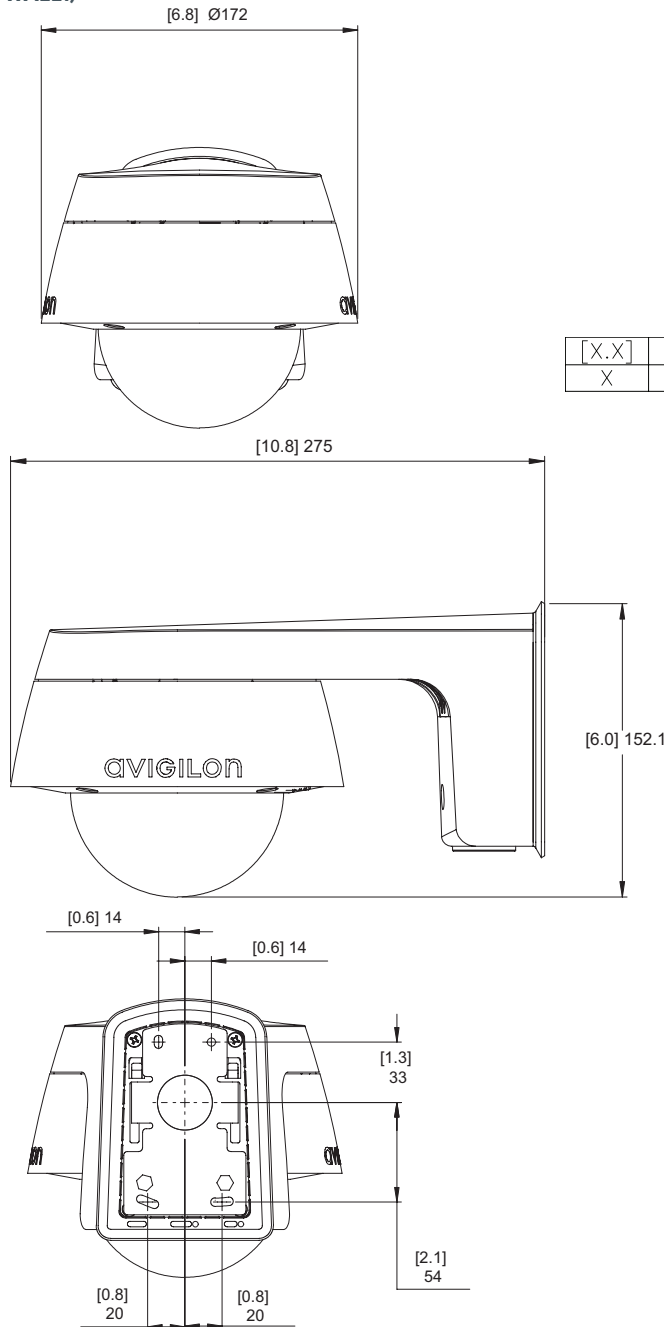

SUPPORTED VIDEO ANALYTICS EVENTS	Description
Objects in Area	The event is triggered when the selected object type moves into the region of interest.
Object Loitering	The event is triggered when the selected object type stays within the region of interest for an extended amount of time.
Objects Crossing Beam	The event is triggered when the specified number of objects have crossed the directional beam that is configured over the camera's field of view. The beam can be unidirectional or bidirectional.
Object Appears or Enters Area	The event is triggered by each object that enters the region of interest. This event can be used to count objects.
Object Not Present in Area	The event is triggered when no objects are present in the region of interest.
Objects Enter Area	The event is triggered when the specified number of objects have entered the region of interest.
Objects Leave Area	The event is triggered when the specified number of objects have left the region of interest.
Object Stops in Area	The event is triggered when an object in a region of interest stops moving for the specified threshold time.
Direction Violated	The event is triggered when an object moves in the prohibited direction of travel.
Tamper Detection	The event is triggered when the scene unexpectedly changes.

Outline Dimensions

Pendant Dome Camera

WITH WALL MOUNT
(H4A-MT-WALL1)