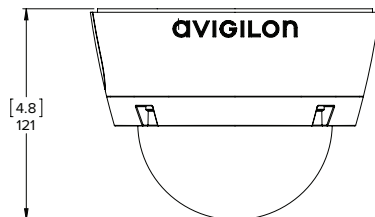

Outline Dimensions

Pendant Dome Camera

WITH WALL MOUNT
(H4A-MT-WALL1)

WITH NPT MOUNT
(H4A-MT-NPTA1)

[X.X]	INCHES
X	MM

Surface Mount Outdoor Dome Camera

(H4A-DO)

H4 HD CAMERA SERIES

Ordering Information

PENDANT DOME CAMERAS	MP	WDR	LIGHTCATCHER	ANALYTICS	LENS	IR
1.0C-H4A-DP1	1.0	✓	✓	✓	3 - 9 mm	
1.0C-H4A-DP1-IR	1.0	✓	✓	✓	3 - 9 mm	✓
1.0C-H4A-DP2	1.0	✓	✓	✓	9 - 22 mm	
2.0C-H4A-DP1	2.0	✓	✓	✓	3 - 9 mm	
2.0C-H4A-DP1-IR	2.0	✓	✓	✓	3 - 9 mm	✓
2.0C-H4A-DP2	2.0	✓	✓	✓	9 - 22 mm	
3.0C-H4A-DP1	3.0	✓	✓	✓	3 - 9 mm	
3.0C-H4A-DP1-IR	3.0	✓	✓	✓	3 - 9 mm	✓
3.0C-H4A-DP2	3.0	✓	✓	✓	9 - 22 mm	
5.0L-H4A-DP1	5.0		✓	✓	4.3 - 8 mm	
5.0L-H4A-DP1-IR	5.0		✓	✓	4.3 - 8 mm	✓
5.0L-H4A-DP2	5.0		✓	✓	9 - 22 mm	
8.0-H4A-DP1	8.0			✓	4.3 - 8 mm	
8.0-H4A-DP1-IR	8.0			✓	4.3 - 8 mm	✓