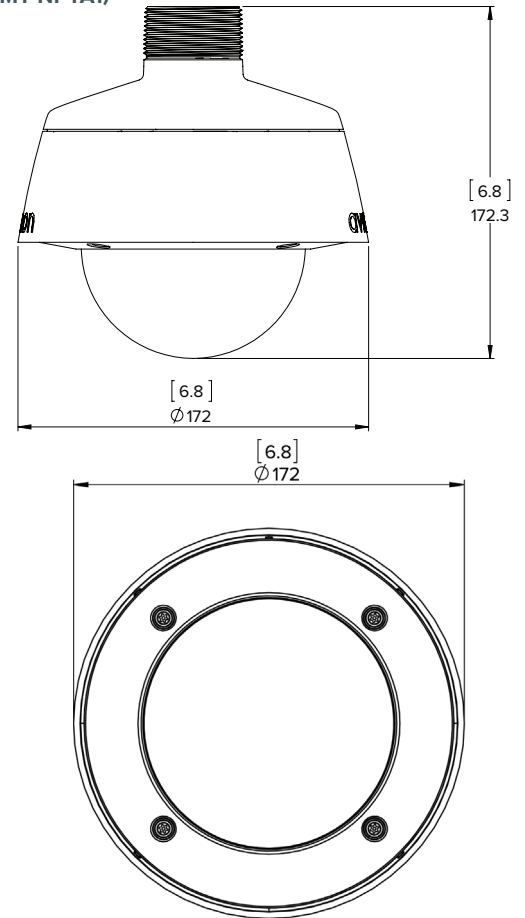

WITH NPT MOUNT (H4A-MT-NPTA1)