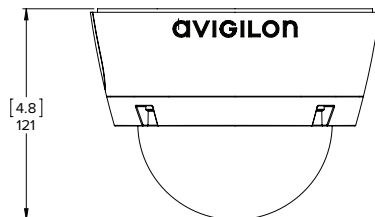

Surface Mount Outdoor Dome Camera

(H4A-DO)

H4 HD CAMERA SERIES

Ordering Information

PENDANT DOME CAMERAS	MP	WDR	LIGHTCATCHER	ANALYTICS	LENS	IR
1.0C-H4A-DP1	1.0	✓	✓	✓	3 - 9 mm	
1.0C-H4A-DP1-IR	1.0	✓	✓	✓	3 - 9 mm	✓
1.0C-H4A-DP2	1.0	✓	✓	✓	9 - 22 mm	
2.0C-H4A-DP1	2.0	✓	✓	✓	3 - 9 mm	
2.0C-H4A-DP1-IR	2.0	✓	✓	✓	3 - 9 mm	✓
2.0C-H4A-DP2	2.0	✓	✓	✓	9 - 22 mm	
3.0C-H4A-DP1	3.0	✓	✓	✓	3 - 9 mm	
3.0C-H4A-DP1-IR	3.0	✓	✓	✓	3 - 9 mm	✓
3.0C-H4A-DP2	3.0	✓	✓	✓	9 - 22 mm	
5.0L-H4A-DP1	5.0		✓	✓	4.3 - 8 mm	
5.0L-H4A-DP1-IR	5.0		✓	✓	4.3 - 8 mm	✓
5.0L-H4A-DP2	5.0		✓	✓	9 - 22 mm	
8.0-H4A-DP1	8.0			✓	4.3 - 8 mm	
8.0-H4A-DP1-IR	8.0			✓	4.3 - 8 mm	✓

H4A-MT-WALL1	Indoor/Outdoor Pendant Wall Arm Mount
H4A-MT-NPTA1	Indoor/Outdoor Pendant NPT Mount
H4A-DP-SMOK1	Dome Camera Cover with Smoked Bubble
H4A-DP-CLER1	Dome Camera Cover with Clear Bubble
H4-MT-POLE1	Aluminum pole mounting bracket for H4 HD Pendant Dome Cameras and H4 HD Bullet Cameras
H4-MT-CRNR1	Aluminum corner mounting bracket for H4 HD Pendant Dome Cameras and H4 HD Bullet Cameras
H4A-AC-GROM1	Camera Sealing Grommet, Pack of 10
H4-AC-WIFI1-NA	USB Wifi Adapter
CM-AC-AVIO1	3.5 mm Jack with 1.8 m Fly Wires
CM-AC-GROM1	Pipe Grommet, Pack of 10

SURFACE MOUNT OUTDOOR DOME CAMERAS	MP	WDR	LIGHTCATCHER	ANALYTICS	LENS	IR
1.0C-H4A-DO1	1.0	✓	✓	✓	3 - 9 mm	
1.0C-H4A-DO1-IR	1.0	✓	✓	✓	3 - 9 mm	✓
1.0C-H4A-DO2	1.0	✓	✓	✓	9 - 22 mm	
2.0C-H4A-DO1	2.0	✓	✓	✓	3 - 9 mm	
2.0C-H4A-DO1-IR	2.0	✓	✓	✓	3 - 9 mm	✓
2.0C-H4A-DO2	2.0	✓	✓	✓	9 - 22 mm	
3.0C-H4A-DO1	3.0	✓	✓	✓	3 - 9 mm	
3.0C-H4A-DO1-IR	3.0	✓	✓	✓	3 - 9 mm	✓
3.0C-H4A-DO2	3.0	✓	✓	✓	9 - 22 mm	
5.0L-H4A-DO1	5.0		✓	✓	4.3 - 8 mm	
5.0L-H4A-DO1-IR	5.0		✓	✓	4.3 - 8 mm	✓
5.0L-H4A-DO2	5.0		✓	✓	9 - 22 mm	
8.0-H4A-DO1	8.0			✓	4.3 - 8 mm	
8.0-H4A-DO1-IR	8.0			✓	4.3 - 8 mm	✓

H4A-DO-SMOK1	Outdoor Dome Camera Cover with Smoked Bubble
H4A-DO-CLER1	Outdoor Dome Camera Cover with Clear Bubble
H4-AC-WIFI1-NA	USB Wifi Adapter
H4A-AC-GROM1	Camera Sealing Grommet, Pack of 10
CM-AC-AVIO1	3.5 mm Jack with 1.8 m Fly Wires
CM-AC-GROM1	Pipe Grommet, Pack of 10