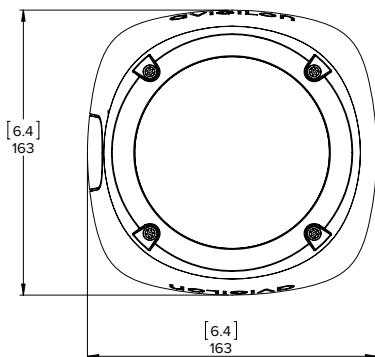

# Outline Dimensions

## Pendant Dome Camera

**WITH WALL MOUNT (H4A-MT-WALL1)**

**WITH NPT MOUNT (H4A-MT-NPTA1)**

[X.X]	INCHES
X	MM

## Ordering Information

PENDANT DOME CAMERAS	MP	WDR	LIGHTCATCHER	ANALYTICS	LENS	IR
1.0C-H4A-DP1	1.0	✓	✓	✓	3 - 9 mm	
1.0C-H4A-DP1-IR	1.0	✓	✓	✓	3 - 9 mm	✓
1.0C-H4A-DP2	1.0	✓	✓	✓	9 - 22 mm	
2.0C-H4A-DP1	2.0	✓	✓	✓	3 - 9 mm	
2.0C-H4A-DP1-IR	2.0	✓	✓	✓	3 - 9 mm	✓
2.0C-H4A-DP2	2.0	✓	✓	✓	9 - 22 mm	
3.0C-H4A-DP1	3.0	✓	✓	✓	3 - 9 mm	
3.0C-H4A-DP1-IR	3.0	✓	✓	✓	3 - 9 mm	✓
3.0C-H4A-DP2	3.0	✓	✓	✓	9 - 22 mm	
5.0L-H4A-DP1	5.0		✓	✓	4.3 - 8 mm	
5.0L-H4A-DP1-IR	5.0		✓	✓	4.3 - 8 mm	✓
5.0L-H4A-DP2	5.0		✓	✓	9 - 22 mm	
8.0-H4A-DP1	8.0			✓	4.3 - 8 mm	
8.0-H4A-DP1-IR	8.0			✓	4.3 - 8 mm	✓