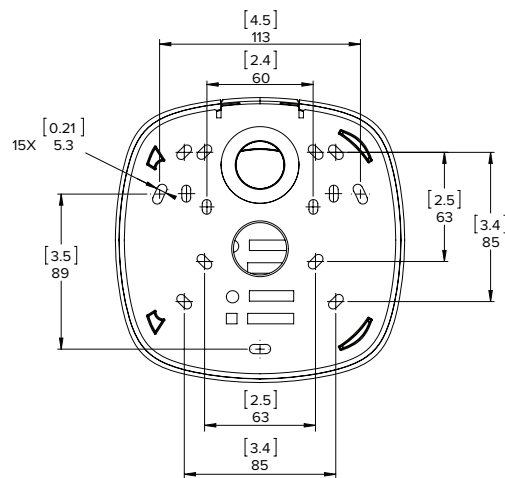

# Outline Dimensions

## Pendant Dome Camera

**WITH WALL MOUNT (H4A-MT-WALL1)**

**WITH NPT MOUNT (H4A-MT-NPTA1)**

[X.X]	INCHES
X	MM

## Ordering Information

PENDANT DOME CAMERAS	MP	WDR	LIGHTCATCHER	ANALYTICS	LENS	IR
1.0C-H4A-DP1	1.0	✓	✓	✓	3 - 9 mm	
1.0C-H4A-DP1-IR	1.0	✓	✓	✓	3 - 9 mm	✓
1.0C-H4A-DP2	1.0	✓	✓	✓	9 - 22 mm	
2.0C-H4A-DP1	2.0	✓	✓	✓	3 - 9 mm	
2.0C-H4A-DP1-IR	2.0	✓	✓	✓	3 - 9 mm	✓
2.0C-H4A-DP2	2.0	✓	✓	✓	9 - 22 mm	
3.0C-H4A-DP1	3.0	✓	✓	✓	3 - 9 mm	
3.0C-H4A-DP1-IR	3.0	✓	✓	✓	3 - 9 mm	✓
3.0C-H4A-DP2	3.0	✓	✓	✓	9 - 22 mm	
5.0L-H4A-DP1	5.0		✓	✓	4.3 - 8 mm	
5.0L-H4A-DP1-IR	5.0		✓	✓	4.3 - 8 mm	✓
5.0L-H4A-DP2	5.0		✓	✓	9 - 22 mm	
8.0-H4A-DP1	8.0			✓	4.3 - 8 mm	
8.0-H4A-DP1-IR	8.0			✓	4.3 - 8 mm	✓