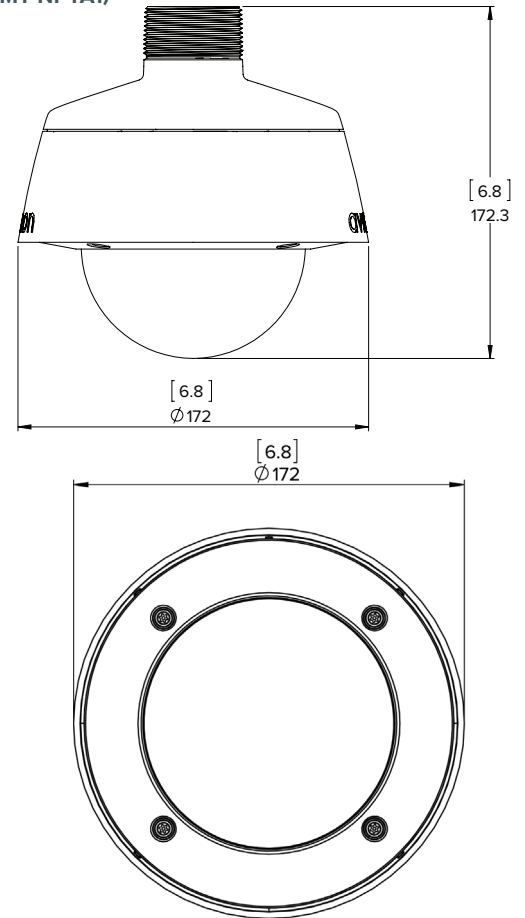

SUPPORTED VIDEO ANALYTICS EVENTS	Description
Objects in Area	The event is triggered when the selected object type moves into the region of interest.
Object Loitering	The event is triggered when the selected object type stays within the region of interest for an extended amount of time.
Objects Crossing Beam	The event is triggered when the specified number of objects have crossed the directional beam that is configured over the camera's field of view. The beam can be unidirectional or bidirectional.
Object Appears or Enters Area	The event is triggered by each object that enters the region of interest. This event can be used to count objects.
Object Not Present in Area	The event is triggered when no objects are present in the region of interest.
Objects Enter Area	The event is triggered when the specified number of objects have entered the region of interest.
Objects Leave Area	The event is triggered when the specified number of objects have left the region of interest.
Object Stops in Area	The event is triggered when an object in a region of interest stops moving for the specified threshold time.
Direction Violated	The event is triggered when an object moves in the prohibited direction of travel.
Tamper Detection	The event is triggered when the scene unexpectedly changes.

Outline Dimensions

Pendant Dome Camera

WITH WALL MOUNT (H4A-MT-WALL1)

WITH NPT MOUNT (H4A-MT-NPTA1)

[X.X]	INCHES
X	MM

Surface Mount Outdoor Dome Camera

(H4A-DO)

H4 HD CAMERA SERIES