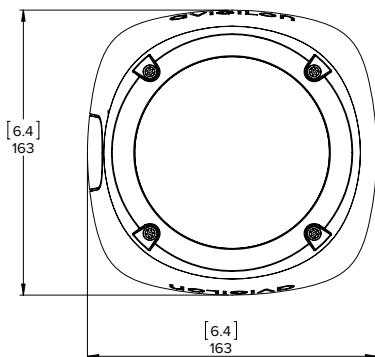

Outline Dimensions

Pendant Dome Camera

WITH WALL MOUNT (H4A-MT-WALL1)

WITH NPT MOUNT (H4A-MT-NPTA1)

[X.X]	INCHES
X	MM

Surface Mount Outdoor Dome Camera

(H4A-DO)

H4 HD CAMERA SERIES

Ordering Information

PENDANT DOME CAMERAS	MP	WDR	LIGHTCATCHER	ANALYTICS	LENS	IR
1.0C-H4A-DP1	1.0	✓	✓	✓	3 - 9 mm	
1.0C-H4A-DP1-IR	1.0	✓	✓	✓	3 - 9 mm	✓
1.0C-H4A-DP2	1.0	✓	✓	✓	9 - 22 mm	
2.0C-H4A-DP1	2.0	✓	✓	✓	3 - 9 mm	
2.0C-H4A-DP1-IR	2.0	✓	✓	✓	3 - 9 mm	✓
2.0C-H4A-DP2	2.0	✓	✓	✓	9 - 22 mm	
3.0C-H4A-DP1	3.0	✓	✓	✓	3 - 9 mm	
3.0C-H4A-DP1-IR	3.0	✓	✓	✓	3 - 9 mm	✓
3.0C-H4A-DP2	3.0	✓	✓	✓	9 - 22 mm	
5.0L-H4A-DP1	5.0		✓	✓	4.3 - 8 mm	
5.0L-H4A-DP1-IR	5.0		✓	✓	4.3 - 8 mm	✓
5.0L-H4A-DP2	5.0		✓	✓	9 - 22 mm	
8.0-H4A-DP1	8.0			✓	4.3 - 8 mm	
8.0-H4A-DP1-IR	8.0			✓	4.3 - 8 mm	✓