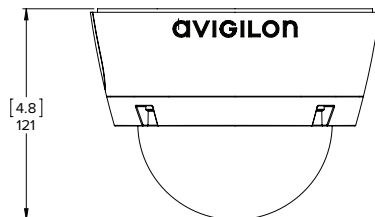

Outline Dimensions

Pendant Dome Camera

WITH WALL MOUNT (H4A-MT-WALL1)

WITH NPT MOUNT (H4A-MT-NPTA1)

[X.X]	INCHES
X	MM

Surface Mount Outdoor Dome Camera

(H4A-DO)

H4 HD CAMERA SERIES

Ordering Information

PENDANT DOME CAMERAS	MP	WDR	LIGHTCATCHER	ANALYTICS	LENS	IR
1.0C-H4A-DP1	1.0	✓	✓	✓	3 - 9 mm	
1.0C-H4A-DP1-IR	1.0	✓	✓	✓	3 - 9 mm	✓
1.0C-H4A-DP2	1.0	✓	✓	✓	9 - 22 mm	
2.0C-H4A-DP1	2.0	✓	✓	✓	3 - 9 mm	
2.0C-H4A-DP1-IR	2.0	✓	✓	✓	3 - 9 mm	✓
2.0C-H4A-DP2	2.0	✓	✓	✓	9 - 22 mm	
3.0C-H4A-DP1	3.0	✓	✓	✓	3 - 9 mm	
3.0C-H4A-DP1-IR	3.0	✓	✓	✓	3 - 9 mm	✓
3.0C-H4A-DP2	3.0	✓	✓	✓	9 - 22 mm	
5.0L-H4A-DP1	5.0		✓	✓	4.3 - 8 mm	
5.0L-H4A-DP1-IR	5.0		✓	✓	4.3 - 8 mm	✓
5.0L-H4A-DP2	5.0		✓	✓	9 - 22 mm	
8.0-H4A-DP1	8.0			✓	4.3 - 8 mm	
8.0-H4A-DP1-IR	8.0			✓	4.3 - 8 mm	✓