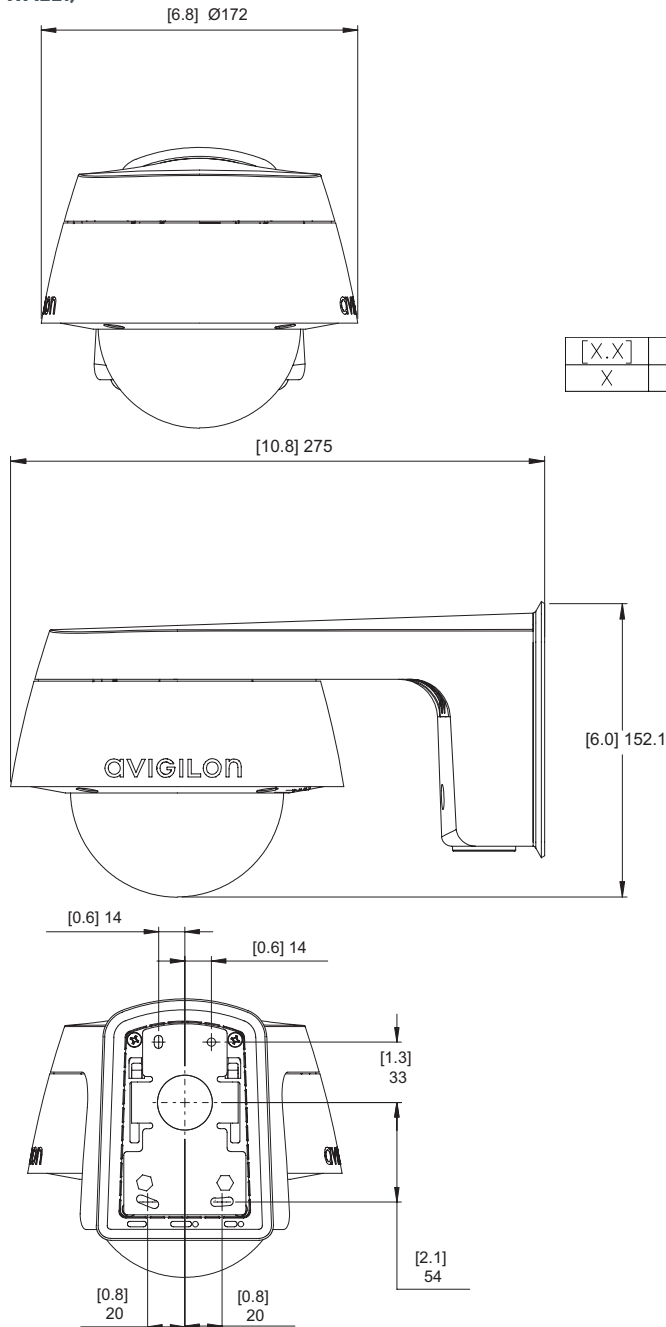

SUPPORTED VIDEO ANALYTICS EVENTS	Description
Objects in Area	The event is triggered when the selected object type moves into the region of interest.
Object Loitering	The event is triggered when the selected object type stays within the region of interest for an extended amount of time.
Objects Crossing Beam	The event is triggered when the specified number of objects have crossed the directional beam that is configured over the camera's field of view. The beam can be unidirectional or bidirectional.
Object Appears or Enters Area	The event is triggered by each object that enters the region of interest. This event can be used to count objects.
Object Not Present in Area	The event is triggered when no objects are present in the region of interest.
Objects Enter Area	The event is triggered when the specified number of objects have entered the region of interest.
Objects Leave Area	The event is triggered when the specified number of objects have left the region of interest.
Object Stops in Area	The event is triggered when an object in a region of interest stops moving for the specified threshold time.
Direction Violated	The event is triggered when an object moves in the prohibited direction of travel.
Tamper Detection	The event is triggered when the scene unexpectedly changes.

Outline Dimensions

Pendant Dome Camera

WITH WALL MOUNT (H4A-MT-WALL1)