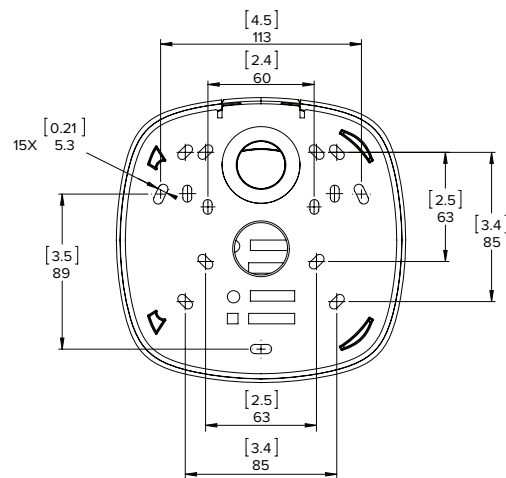

Outline Dimensions

Pendant Dome Camera

WITH WALL MOUNT (H4A-MT-WALL1)

WITH NPT MOUNT (H4A-MT-NPTA1)

[X.X]	INCHES
X	MM

Surface Mount Outdoor Dome Camera

(H4A-DO)

H4 HD CAMERA SERIES

Ordering Information

PENDANT DOME CAMERAS	MP	WDR	LIGHTCATCHER	ANALYTICS	LENS	IR
1.0C-H4A-DP1	1.0	✓	✓	✓	3 - 9 mm	
1.0C-H4A-DP1-IR	1.0	✓	✓	✓	3 - 9 mm	✓
1.0C-H4A-DP2	1.0	✓	✓	✓	9 - 22 mm	
2.0C-H4A-DP1	2.0	✓	✓	✓	3 - 9 mm	
2.0C-H4A-DP1-IR	2.0	✓	✓	✓	3 - 9 mm	✓
2.0C-H4A-DP2	2.0	✓	✓	✓	9 - 22 mm	
3.0C-H4A-DP1	3.0	✓	✓	✓	3 - 9 mm	
3.0C-H4A-DP1-IR	3.0	✓	✓	✓	3 - 9 mm	✓
3.0C-H4A-DP2	3.0	✓	✓	✓	9 - 22 mm	
5.0L-H4A-DP1	5.0		✓	✓	4.3 - 8 mm	
5.0L-H4A-DP1-IR	5.0		✓	✓	4.3 - 8 mm	✓
5.0L-H4A-DP2	5.0		✓	✓	9 - 22 mm	
8.0-H4A-DP1	8.0			✓	4.3 - 8 mm	
8.0-H4A-DP1-IR	8.0			✓	4.3 - 8 mm	✓