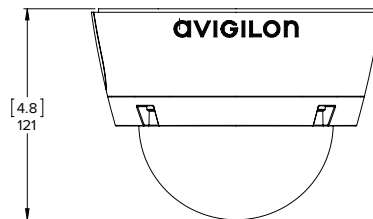

Outline Dimensions

Pendant Dome Camera

WITH WALL MOUNT (H4A-MT-WALL1)

WITH NPT MOUNT (H4A-MT-NPTA1)

[X.X]	INCHES
X	MM

Surface Mount Outdoor Dome Camera

(H4A-DO)

H4 HD CAMERA SERIES

Ordering Information

PENDANT DOME CAMERAS	MP	WDR	LIGHTCATCHER	ANALYTICS	LENS	IR
1.0C-H4A-DP1	1.0	✓	✓	✓	3 - 9 mm	
1.0C-H4A-DP1-IR	1.0	✓	✓	✓	3 - 9 mm	✓
1.0C-H4A-DP2	1.0	✓	✓	✓	9 - 22 mm	
2.0C-H4A-DP1	2.0	✓	✓	✓	3 - 9 mm	
2.0C-H4A-DP1-IR	2.0	✓	✓	✓	3 - 9 mm	✓
2.0C-H4A-DP2	2.0	✓	✓	✓	9 - 22 mm	
3.0C-H4A-DP1	3.0	✓	✓	✓	3 - 9 mm	
3.0C-H4A-DP1-IR	3.0	✓	✓	✓	3 - 9 mm	✓
3.0C-H4A-DP2	3.0	✓	✓	✓	9 - 22 mm	
5.0L-H4A-DP1	5.0		✓	✓	4.3 - 8 mm	
5.0L-H4A-DP1-IR	5.0		✓	✓	4.3 - 8 mm	✓
5.0L-H4A-DP2	5.0		✓	✓	9 - 22 mm	
8.0-H4A-DP1	8.0			✓	4.3 - 8 mm	
8.0-H4A-DP1-IR	8.0			✓	4.3 - 8 mm	✓