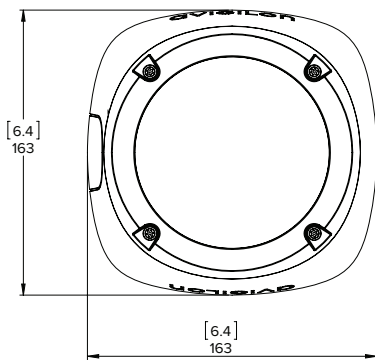

Outline Dimensions

Pendant Dome Camera

WITH WALL MOUNT (H4A-MT-WALL1)

WITH NPT MOUNT (H4A-MT-NPTA1)

[X.X]	INCHES
X	MM

Surface Mount Outdoor Dome Camera

(H4A-DO)

H4 HD CAMERA SERIES

Ordering Information

PENDANT DOME CAMERAS	MP	WDR	LIGHTCATCHER	ANALYTICS	LENS	IR
1.0C-H4A-DP1	1.0	✓	✓	✓	3 - 9 mm	
1.0C-H4A-DP1-IR	1.0	✓	✓	✓	3 - 9 mm	✓
1.0C-H4A-DP2	1.0	✓	✓	✓	9 - 22 mm	
2.0C-H4A-DP1	2.0	✓	✓	✓	3 - 9 mm	
2.0C-H4A-DP1-IR	2.0	✓	✓	✓	3 - 9 mm	✓
2.0C-H4A-DP2	2.0	✓	✓	✓	9 - 22 mm	
3.0C-H4A-DP1	3.0	✓	✓	✓	3 - 9 mm	
3.0C-H4A-DP1-IR	3.0	✓	✓	✓	3 - 9 mm	✓
3.0C-H4A-DP2	3.0	✓	✓	✓	9 - 22 mm	
5.0L-H4A-DP1	5.0		✓	✓	4.3 - 8 mm	
5.0L-H4A-DP1-IR	5.0		✓	✓	4.3 - 8 mm	✓
5.0L-H4A-DP2	5.0		✓	✓	9 - 22 mm	
8.0-H4A-DP1	8.0			✓	4.3 - 8 mm	
8.0-H4A-DP1-IR	8.0			✓	4.3 - 8 mm	✓