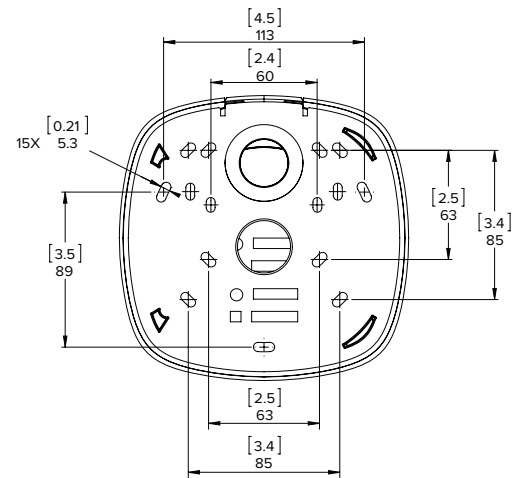

Outline Dimensions

Pendant Dome Camera

WITH WALL MOUNT (H4A-MT-WALL1)

WITH NPT MOUNT (H4A-MT-NPTA1)

[X.X]	INCHES
X	MM

Surface Mount Outdoor Dome Camera

(H4A-DO)

H4 HD CAMERA SERIES

Ordering Information

PENDANT DOME CAMERAS	MP	WDR	LIGHTCATCHER	ANALYTICS	LENS	IR
1.0C-H4A-DP1	1.0	✓	✓	✓	3 - 9 mm	
1.0C-H4A-DP1-IR	1.0	✓	✓	✓	3 - 9 mm	✓
1.0C-H4A-DP2	1.0	✓	✓	✓	9 - 22 mm	
2.0C-H4A-DP1	2.0	✓	✓	✓	3 - 9 mm	
2.0C-H4A-DP1-IR	2.0	✓	✓	✓	3 - 9 mm	✓
2.0C-H4A-DP2	2.0	✓	✓	✓	9 - 22 mm	
3.0C-H4A-DP1	3.0	✓	✓	✓	3 - 9 mm	
3.0C-H4A-DP1-IR	3.0	✓	✓	✓	3 - 9 mm	✓
3.0C-H4A-DP2	3.0	✓	✓	✓	9 - 22 mm	
5.0L-H4A-DP1	5.0		✓	✓	4.3 - 8 mm	
5.0L-H4A-DP1-IR	5.0		✓	✓	4.3 - 8 mm	✓
5.0L-H4A-DP2	5.0		✓	✓	9 - 22 mm	
8.0-H4A-DP1	8.0			✓	4.3 - 8 mm	
8.0-H4A-DP1-IR	8.0			✓	4.3 - 8 mm	✓