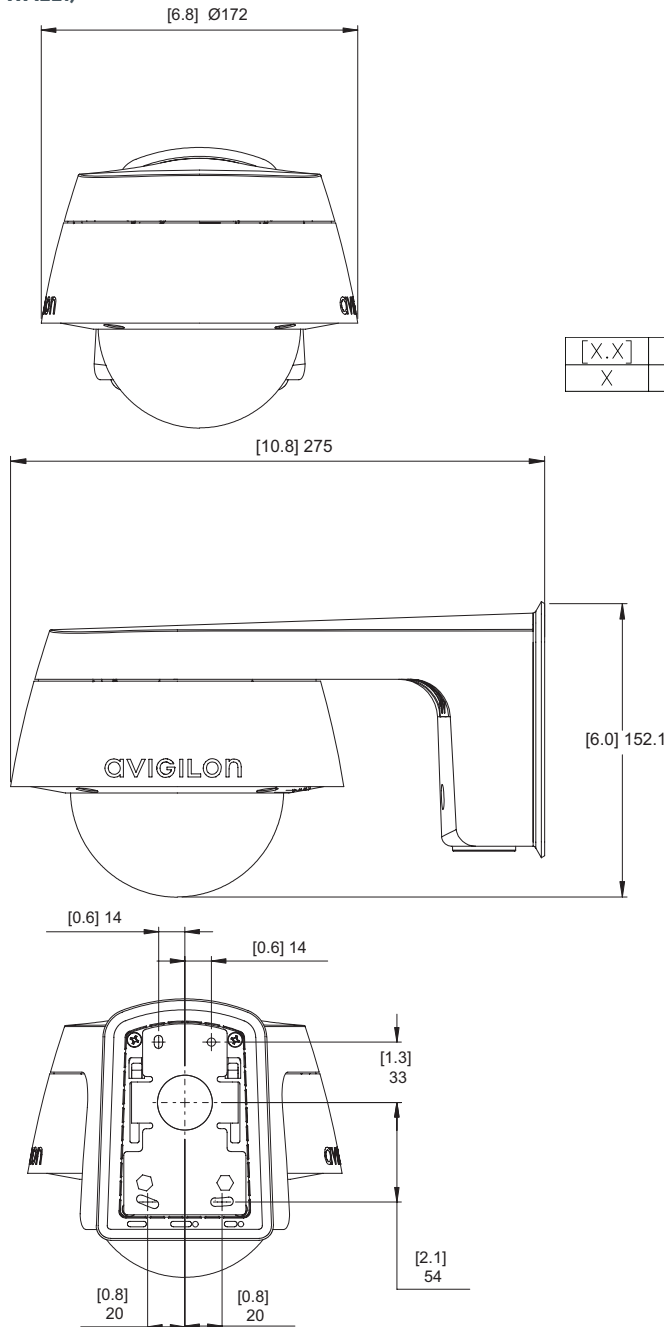

SUPPORTED VIDEO ANALYTICS EVENTS	Description
Objects in Area	The event is triggered when the selected object type moves into the region of interest.
Object Loitering	The event is triggered when the selected object type stays within the region of interest for an extended amount of time.
Objects Crossing Beam	The event is triggered when the specified number of objects have crossed the directional beam that is configured over the camera's field of view. The beam can be unidirectional or bidirectional.
Object Appears or Enters Area	The event is triggered by each object that enters the region of interest. This event can be used to count objects.
Object Not Present in Area	The event is triggered when no objects are present in the region of interest.
Objects Enter Area	The event is triggered when the specified number of objects have entered the region of interest.
Objects Leave Area	The event is triggered when the specified number of objects have left the region of interest.
Object Stops in Area	The event is triggered when an object in a region of interest stops moving for the specified threshold time.
Direction Violated	The event is triggered when an object moves in the prohibited direction of travel.
Tamper Detection	The event is triggered when the scene unexpectedly changes.

Outline Dimensions

Pendant Dome Camera

WITH WALL MOUNT (H4A-MT-WALL1)