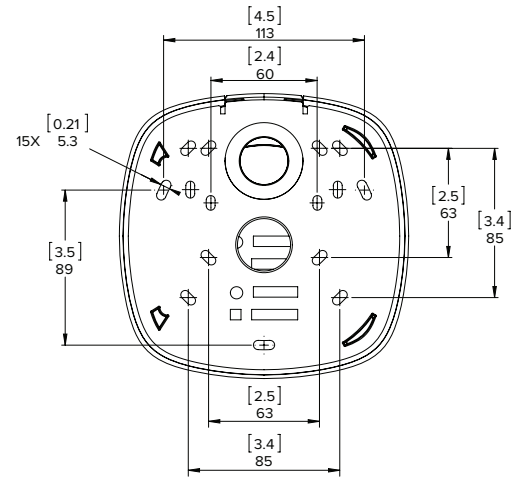

# Outline Dimensions

## Pendant Dome Camera

**WITH WALL MOUNT (H4A-MT-WALL1)**

**WITH NPT MOUNT (H4A-MT-NPTA1)**

[X.X]	INCHES
X	MM

## Ordering Information

PENDANT DOME CAMERAS	MP	WDR	LIGHTCATCHER	ANALYTICS	LENS	IR
1.0C-H4A-DP1	1.0	✓	✓	✓	3 - 9 mm	
1.0C-H4A-DP1-IR	1.0	✓	✓	✓	3 - 9 mm	✓
1.0C-H4A-DP2	1.0	✓	✓	✓	9 - 22 mm	
2.0C-H4A-DP1	2.0	✓	✓	✓	3 - 9 mm	
2.0C-H4A-DP1-IR	2.0	✓	✓	✓	3 - 9 mm	✓
2.0C-H4A-DP2	2.0	✓	✓	✓	9 - 22 mm	
3.0C-H4A-DP1	3.0	✓	✓	✓	3 - 9 mm	
3.0C-H4A-DP1-IR	3.0	✓	✓	✓	3 - 9 mm	✓
3.0C-H4A-DP2	3.0	✓	✓	✓	9 - 22 mm	
5.0L-H4A-DP1	5.0		✓	✓	4.3 - 8 mm	
5.0L-H4A-DP1-IR	5.0		✓	✓	4.3 - 8 mm	✓
5.0L-H4A-DP2	5.0		✓	✓	9 - 22 mm	
8.0-H4A-DP1	8.0			✓	4.3 - 8 mm	
8.0-H4A-DP1-IR	8.0			✓	4.3 - 8 mm	✓