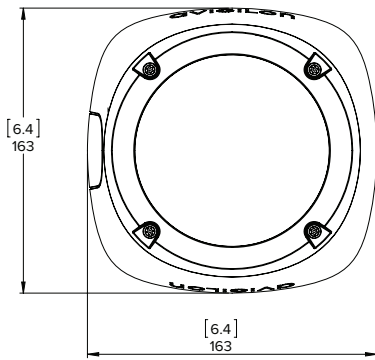

# Outline Dimensions

## Pendant Dome Camera

**WITH WALL MOUNT (H4A-MT-WALL1)**

**WITH NPT MOUNT (H4A-MT-NPTA1)**

[X.X]	INCHES
X	MM

## Ordering Information

PENDANT DOME CAMERAS	MP	WDR	LIGHTCATCHER	ANALYTICS	LENS	IR
1.0C-H4A-DP1	1.0	✓	✓	✓	3 - 9 mm	
1.0C-H4A-DP1-IR	1.0	✓	✓	✓	3 - 9 mm	✓
1.0C-H4A-DP2	1.0	✓	✓	✓	9 - 22 mm	
2.0C-H4A-DP1	2.0	✓	✓	✓	3 - 9 mm	
2.0C-H4A-DP1-IR	2.0	✓	✓	✓	3 - 9 mm	✓
2.0C-H4A-DP2	2.0	✓	✓	✓	9 - 22 mm	
3.0C-H4A-DP1	3.0	✓	✓	✓	3 - 9 mm	
3.0C-H4A-DP1-IR	3.0	✓	✓	✓	3 - 9 mm	✓
3.0C-H4A-DP2	3.0	✓	✓	✓	9 - 22 mm	
5.0L-H4A-DP1	5.0		✓	✓	4.3 - 8 mm	
5.0L-H4A-DP1-IR	5.0		✓	✓	4.3 - 8 mm	✓
5.0L-H4A-DP2	5.0		✓	✓	9 - 22 mm	
8.0-H4A-DP1	8.0			✓	4.3 - 8 mm	
8.0-H4A-DP1-IR	8.0			✓	4.3 - 8 mm	✓