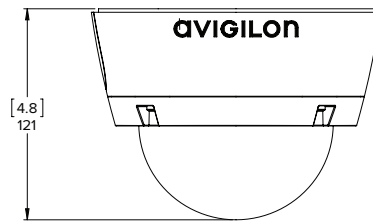

Surface Mount Outdoor Dome Camera

(H4A-DO)

H4 HD CAMERA SERIES

Ordering Information

PENDANT DOME CAMERAS	MP	WDR	LIGHTCATCHER	ANALYTICS	LENS	IR
1.0C-H4A-DP1	1.0	✓	✓	✓	3 - 9 mm	
1.0C-H4A-DP1-IR	1.0	✓	✓	✓	3 - 9 mm	✓
1.0C-H4A-DP2	1.0	✓	✓	✓	9 - 22 mm	
2.0C-H4A-DP1	2.0	✓	✓	✓	3 - 9 mm	
2.0C-H4A-DP1-IR	2.0	✓	✓	✓	3 - 9 mm	✓
2.0C-H4A-DP2	2.0	✓	✓	✓	9 - 22 mm	
3.0C-H4A-DP1	3.0	✓	✓	✓	3 - 9 mm	
3.0C-H4A-DP1-IR	3.0	✓	✓	✓	3 - 9 mm	✓
3.0C-H4A-DP2	3.0	✓	✓	✓	9 - 22 mm	
5.0L-H4A-DP1	5.0		✓	✓	4.3 - 8 mm	
5.0L-H4A-DP1-IR	5.0		✓	✓	4.3 - 8 mm	✓
5.0L-H4A-DP2	5.0		✓	✓	9 - 22 mm	
8.0-H4A-DP1	8.0			✓	4.3 - 8 mm	
8.0-H4A-DP1-IR	8.0			✓	4.3 - 8 mm	✓

H4A-MT-WALL1	Indoor/Outdoor Pendant Wall Arm Mount					
H4A-MT-NPTA1	Indoor/Outdoor Pendant NPT Mount					
H4A-DP-SMOK1	Dome Camera Cover with Smoked Bubble					
H4A-DP-CLER1	Dome Camera Cover with Clear Bubble					
H4-MT-POLE1	Aluminum pole mounting bracket for H4 HD Pendant Dome Cameras and H4 HD Bullet Cameras					
H4-MT-CRNR1	Aluminum corner mounting bracket for H4 HD Pendant Dome Cameras and H4 HD Bullet Cameras					
H4A-AC-GROM1	Camera Sealing Grommet, Pack of 10					
H4-AC-WIFI1-NA	USB Wifi Adapter					
CM-AC-AVIO1	3.5 mm Jack with 1.8 m Fly Wires					
CM-AC-GROM1	Pipe Grommet, Pack of 10					

SURFACE MOUNT OUTDOOR DOME CAMERAS	MP	WDR	LIGHTCATCHER	ANALYTICS	LENS	IR
1.0C-H4A-DO1	1.0	✓	✓	✓	3 - 9 mm	
1.0C-H4A-DO1-IR	1.0	✓	✓	✓	3 - 9 mm	✓
1.0C-H4A-DO2	1.0	✓	✓	✓	9 - 22 mm	
2.0C-H4A-DO1	2.0	✓	✓	✓	3 - 9 mm	
2.0C-H4A-DO1-IR	2.0	✓	✓	✓	3 - 9 mm	✓
2.0C-H4A-DO2	2.0	✓	✓	✓	9 - 22 mm	
3.0C-H4A-DO1	3.0	✓	✓	✓	3 - 9 mm	
3.0C-H4A-DO1-IR	3.0	✓	✓	✓	3 - 9 mm	✓
3.0C-H4A-DO2	3.0	✓	✓	✓	9 - 22 mm	
5.0L-H4A-DO1	5.0		✓	✓	4.3 - 8 mm	
5.0L-H4A-DO1-IR	5.0		✓	✓	4.3 - 8 mm	✓
5.0L-H4A-DO2	5.0		✓	✓	9 - 22 mm	
8.0-H4A-DO1	8.0			✓	4.3 - 8 mm	
8.0-H4A-DO1-IR	8.0			✓	4.3 - 8 mm	✓

H4A-DO-SMOK1	Outdoor Dome Camera Cover with Smoked Bubble					
H4A-DO-CLER1	Outdoor Dome Camera Cover with Clear Bubble					
H4-AC-WIFI1-NA	USB Wifi Adapter					
H4A-AC-GROM1	Camera Sealing Grommet, Pack of 10					
CM-AC-AVIO1	3.5 mm Jack with 1.8 m Fly Wires					
CM-AC-GROM1	Pipe Grommet, Pack of 10