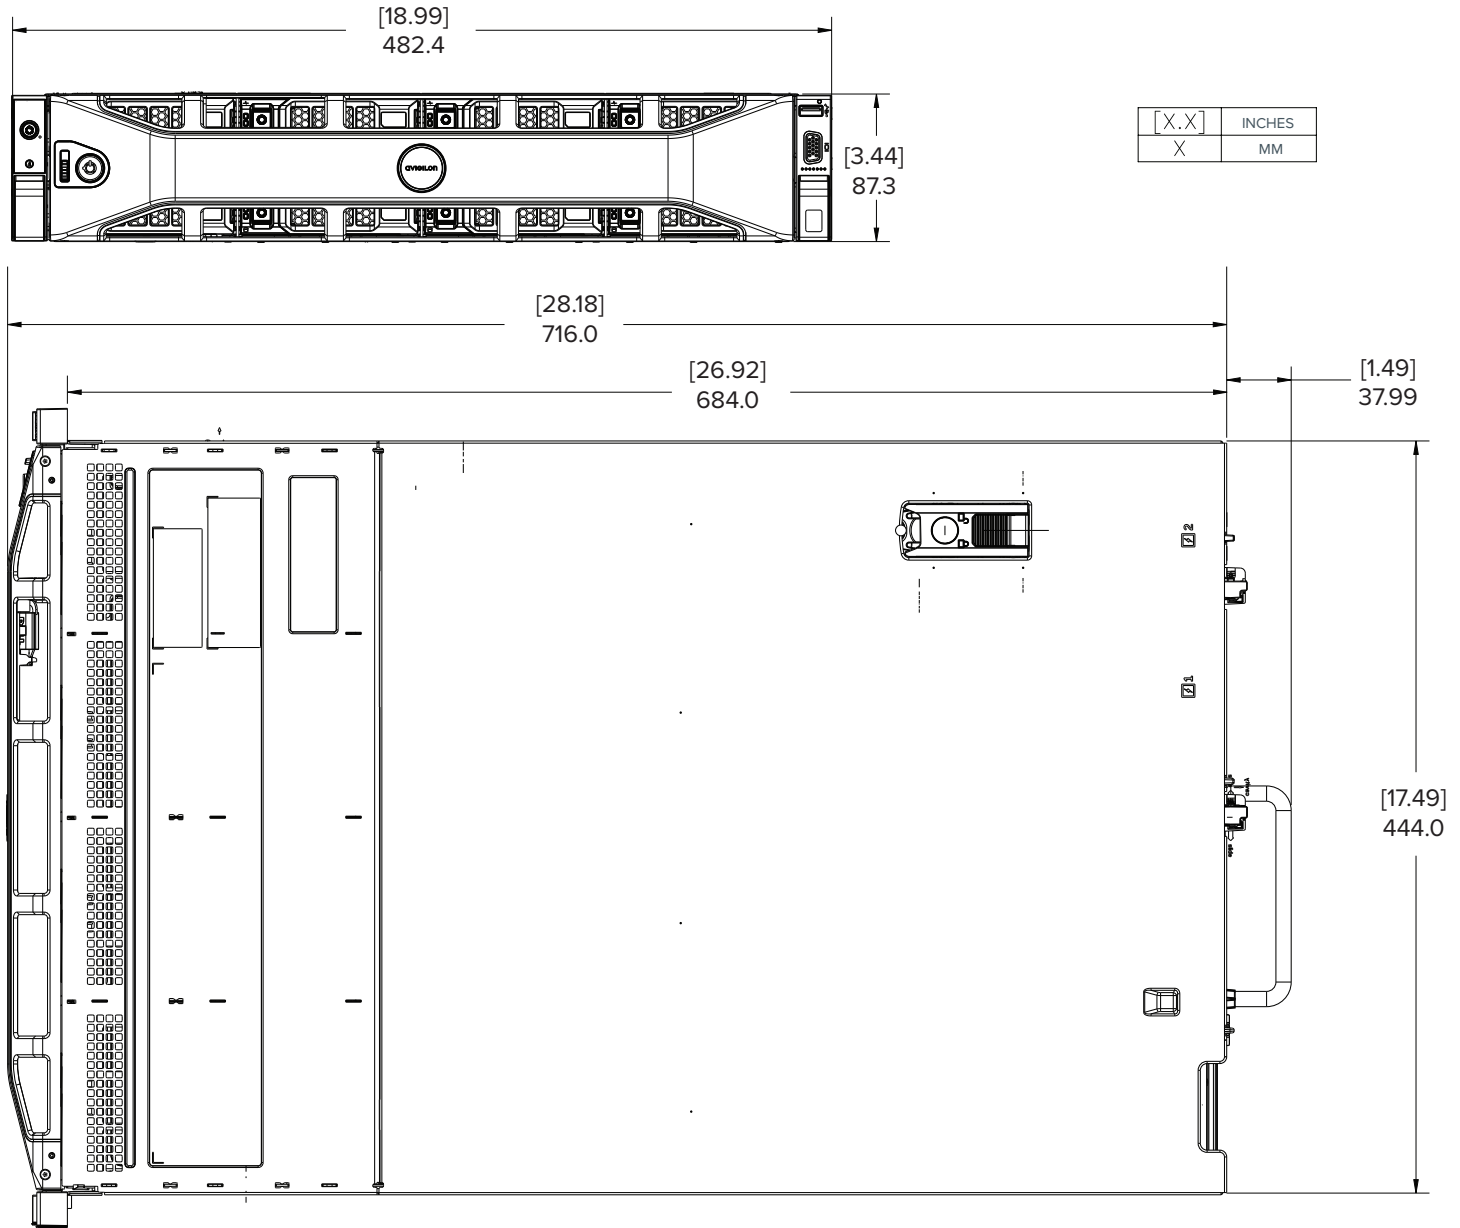

\* These performance figures are based on validation testing by Avigilon, using Avigilon Control Center software. For more information, contact Avigilon [Sales](#).

MECHANICAL		Form Factor		2U rack mount chassis	
Dimensions (LxWxH)	with bezel	716 mm x 482.4 mm x 87.3 mm; 28.19" x 18.99" x 3.44"			
	without bezel	684 mm x 444 mm x 87.3 mm; 27.64" x 17.49" x 3.44"			
Weight		32.5 kg (71.65 lbs) when fully populated with hard disk drives			

# Outline Dimensions

NETWORK VIDEO RECORDER