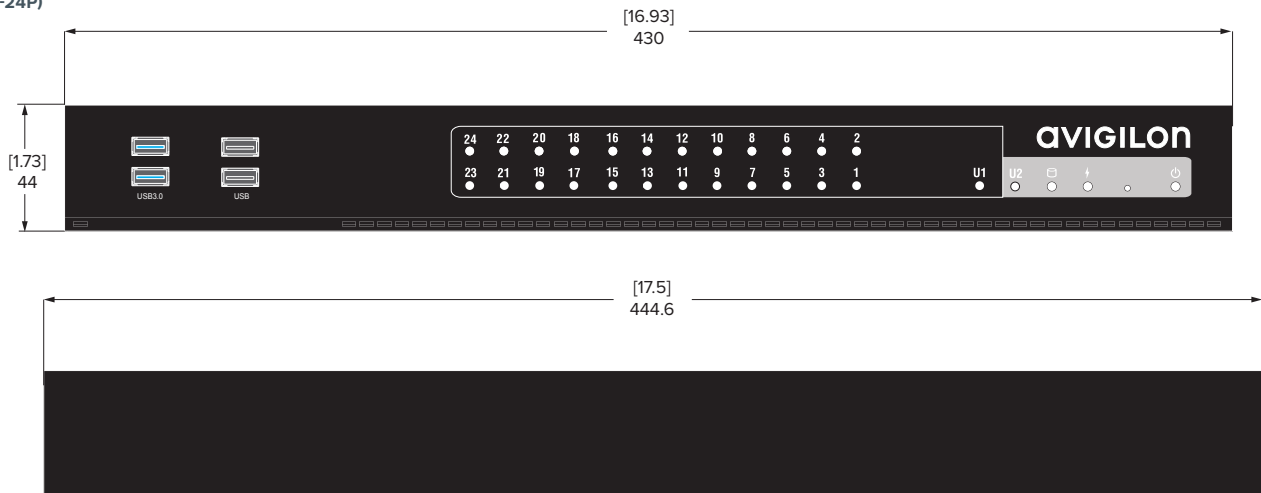

HD Video Appliance Pro — 16 Port

(VMA-AS1-16P)

[X.X]	INCHES
X	MM

HD Video Appliance Pro — 24 Port

(VMA-AS1-24P)

Specifications

		HD VIDEO APPLIANCE 8-PORT	HD VIDEO APPLIANCE PRO 16-PORT	HD VIDEO APPLIANCE PRO 24-PORT			
SYSTEM	Control Center Edition	Core; Standard and Enterprise compatible	Standard; Enterprise compatible	Standard; Enterprise compatible			
	Recording Rate	Up to 10 MB/s	Up to 32 MB/s	Up to 32 MB/s			
	Playback Rate	Up to 10 MB/s	Up to 10 MB/s	Up to 10 MB/s			
	Camera Channels	8	16	24			
	Recording Image Rate	Up to 30 images per second per channel	Up to 30 images per second per channel	Up to 30 images per second per channel			
	Local Viewing	Yes	Yes	Yes			
	Operating System	Microsoft® Windows Embedded Standard 7 (64 bit)	Microsoft® Windows Embedded Standard 7 (64 bit)	Microsoft® Windows Embedded Standard 7 (64 bit)			
	Hard Disk Drive Configuration	1 x 3.5" SATA (AV Rated)	RAID 5 — Up to 4 x 3.5" SATA (AV rated)	RAID 5 — Up to 4 x 3.5" SATA (AV rated)			
	Recording Storage Capacity	Up to 4 TB	Up to 12 TB	Up to 12 TB			
	Processor	Core i3-3220	Intel Core i7-3770	Intel Core i7-3770			
	Memory	4 GB DDR3	8 GB DDR3	8 GB DDR3			
	Video Outputs	1 VGA + 1 HDMI; up to 1920 x 1080	1 VGA + 1 HDMI; up to 1920 x 1080	1 VGA + 1 HDMI; up to 1920 x 1080			
	PoE Ports	8 x 10/100 (802.3at)	16 x 10/100 (802.3at)	24 x 10/100 (802.3at)			
	Total PoE Output	120W	270W	270W			
	Uplink	(1) 10/100/1000 Mbps Combo SFP	(1) 10/100/1000 Mbps Combo SFP	(1) 10/100/1000 Mbps Combo SFP			
	Network Interface Controller	(1) 10/100/1000 Mbps RJ-45	(1) 10/100/1000 Mbps RJ-45	(1) 10/100/1000 Mbps RJ-45			
	Switch Control	Managed Switch with Web-based UI	Managed Switch with Web-based UI	Managed Switch with Web-based UI			
	Port Mirroring	Many-to-one (Tx/Rx)	Many-to-one (Tx/Rx)	Many-to-one (Tx/Rx)			
	USB	3 x USB 2.0; 2 x USB 3.0	4 x USB 2.0; 2 x USB 3.0	4 x USB 2.0; 2 x USB 3.0			
	MECHANICAL	Form Factor	Small form factor	1U			
Dimensions (LxWxH)		234.5 mm x 232 mm x 44 mm; 9.58" x 9.13" x 1.73"	430 mm x 444.6 mm x 44 mm 16.93" x 17.5" x 1.73"				
Weight		3 kg; 6.4 lb	10 kg; 22 lb				
ELECTRICAL	Power Input	100 to 240 VAC, 50/60 Hz	100 to 240 VAC, 50/60 Hz				
	Power Supply	Single non-redundant	Single non-redundant				
	Power Consumption	80 W min.; 120 W max.	100 W min.; 420 W max.				
ENVIRONMENTAL	Operating Temperature	0°C to 40°C (32°F to 104°F)					
	Storage Temperature	-40° C to 65° C (-40° F to 149° F)					
	Humidity	10 - 90% Relative humidity (non-condensing)					
CERTIFICATIONS	Certifications/Directives	UL	cUL	CE	RoHS	WEEE	RCM
		EAC	PSB (16/24 port)	NOM	VCCI	Anatel	KC
	Safety	UL 60950-1		CSA 60950-1		IEC/EN 60950-1	
	Electromagnetic Emissions	FCC Part 15 Subpart B Class A		IC ICES-003	EN 55022	EN 61000-3-2	EN 61000-3-3
	Electromagnetic Immunity	EN 50130-4	EN 61000-4-2	EN 61000-4-3	EN 61000-4-4	EN 61000-4-5	EN 61000-4-6
EN 61000-4-8		EN 61000-4-11					
ORDERING INFORMATION	VMA-AS1-8P2	2.0 TB storage, 8 Port HD Video Appliance					
	VMA-AS1-8P4	4.0 TB storage, 8 Port HD Video Appliance					
	8C-ACC5-COR-STD-UPG	ACC 5 upgrade license from Core to Standard edition for 8 camera channels					
	8C-ACC5-STD-ENT-UPG	ACC 5 upgrade license from Standard to Enterprise edition for 8 camera channels					
	VMA-AS1-16P06	6.0 TB storage, 16 Port HD Video Appliance Pro					
	VMA-AS1-16P09	9.0 TB storage, 16 Port HD Video Appliance Pro					
	VMA-AS1-16P12	12 TB storage, 16 Port HD Video Appliance Pro					
	16C-ACC5-STD-ENT-UPG	ACC 5 upgrade license from Standard to Enterprise edition for 16 camera channels					
	VMA-AS1-24P09	9.0 TB storage, 24 Port HD Video Appliance Pro					
	VMA-AS1-24P12	12 TB storage, 24 Port HD Video Appliance Pro					
	24C-ACC5-STD-ENT-UPG	ACC 5 upgrade license from Standard to Enterprise edition for 24 camera channels					
	ENC-4P-H264	4-Port H.264 Video Encoder with 4 Audio Inputs and 4 Audio Outputs					
	ENC-BRK1U	1U EIA (19") Rack Mountable Bracket for 3 ENC-4P-H264					
	VMA-AS1-HDDP02	2.0 TB storage, HD Video Appliance Pro					
	VMA-AS1-HDDP03	3.0 TB storage, HD Video Appliance Pro					
	VMA-AS1-HDDP04	4.0 TB storage, HD Video Appliance Pro					
	VMA-AS1-3PRMS1U	1U Rack mount shelf for HD Video Appliance 8-port					