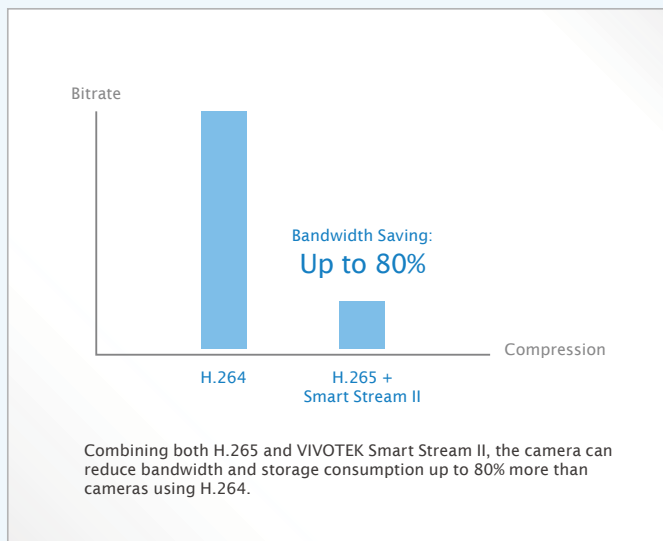

FD9381-HTV/EHTV

Fixed Dome Network Camera

5MP · H.265 · Smart Stream II · 1080p 60 fps · WDR Pro · SNV · IP66 · IK10 · Extreme Weather · P-iris · 30M IR

VIVOTEK's FD9381-HTV and FD9381-EHTV are two brand-new professional H.265 high-efficiency outdoor dome network cameras, offering 30 fps @ 5-Megapixel or 60 fps @ 1080p with outstanding image quality. By employing H.265 technology, these cameras are able to provide higher and more efficient image compression rates than previous H.264 systems. In addition, VIVOTEK's sophisticated Smart Stream II technology enables the cameras to optimize quality for desired regions and therefore to maximize efficiency of bandwidth usage. Combining both H.265 and Smart Stream II, the FD9381-HTV and FD9381-EHTV can reduce bandwidth and storage consumption by up to 80%* while retaining exceptional 5-Megapixel image quality.

* Depending on scenes

Key Features

- H.265 Compression Technology
- 1/1.8" Progressive CMOS Sensor
- 30 fps @ 2560x1920, 60 fps @ 1920x1080
- Smart Stream II to Optimize Bandwidth Efficiency
- WDR Pro for Unparalleled Visibility in High Contrast Environments
- Built-in IR Illuminators, Effective up to 30 Meters
- Remote Focus for Easy Focus Adjustments
- Weather-proof IP66-rated and Vandal-proof IK10-rated Housing
- Extreme Weather Support with PoE
- SNV (Supreme Night Visibility) for Low Light Conditions
- P-iris Lens
- Video Rotation for Corridor View
- DIS (Digital Image Stabilization)