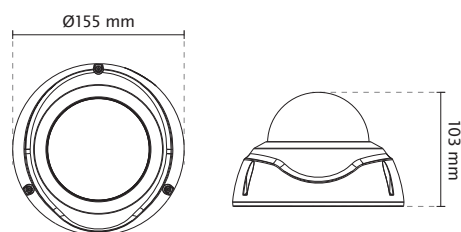

Dimensions

Compatible Accessories

Mounting Kits

PoE Kits

All specifications are subject to change without notice. Copyright © VIVOTEK INC. All rights reserved.

Ver. 6