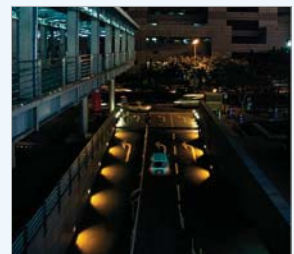

Parking Lot

Low Light

Extreme Weather

Outdoor Entrance

Technical Specifications

Model	FD9381-HTV: Remote Focus FD9381-EHTV: Remote Focus, Extreme Weather
System Information	
CPU	Multimedia SoC (System-on-Chip)
Flash	128MB
RAM	512MB
Camera Features	
Image Sensor	1/1.8" Progressive CMOS
Maximum Resolution	2560x1920 (5MP)
Lens Type	Vari-Focal
Focal Length	f = 4 ~ 9 mm
Aperture	F1.3 ~ F2.2
Auto-iris	P-iris
Field of View	45° ~ 93° (Horizontal) 34° ~ 68° (Vertical) 64° ~ 121° (Diagonal)
Shutter Time	1/5 sec. to 1/32,000 sec.
WDR Technology	WDR Pro
Day/Night	Removable IR-cut filter for day & night function
Minimum Illumination	0.04 Lux @ F1.3 (Color) 0.001 Lux @ F1.3 (B/W)
Pan/Tilt/Zoom Functionalities	ePTZ: 48x digital zoom (4x on IE plug-in, 12x built in)
IR Illuminators	30 meters
On-board Storage	Slot type: MicroSD/SDHC/SDXC card slot Seamless Recording
Video	
Compression	H.265 & H.264 & MJPEG
Maximum Frame Rate	H.265 & H.264: 30 fps @ 2560x1920 60 fps @ 1920x1080 MJPEG: 12 fps @ 2560x1920 30 fps @ 1920x1080
Maximum Streams	4 simultaneous streams
S/N Ratio	57 dB
Dynamic Range	100 dB
Video Streaming	Adjustable resolution, quality and bitrate Smart Stream II
Image Settings	Time stamp, text overlay, flip & mirror Configurable brightness, contrast, saturation, sharpness, white balance, exposure control, gain, backlight compensation, privacy masks Scheduled profile settings, 3DNR, video rotation, defog, DIS
Audio	
Audio Capability	Two-Way Audio (full duplex)
Compression	G711, G726
Interface	External microphone input Audio output
Network	
Users	Live viewing for up to 10 clients
Protocols	IPv4, IPv6, TCP/IP, HTTP, HTTPS, UPnP, RTSP/RTP/RTCP, IGMP, SMTP, FTP, DHCP, NTP, DNS, DDNS, PPPoE, CoS, QoS, SNMP, 802.1X, UDP, ICMP, ARP, SSL, TLS
Interface	10 Base-T/100 BaseTX Ethernet (RJ-45) *It is highly recommended to use standard CAT5e & CAT6 cables which are compliant with the 3P/ETL standard.
ONVIF	Supported, specifications available at www.onvif.org
Intelligent Video	
Video Motion Detection	Five-window video motion detection
VCA*	Line crossing detection, field detection, loitering detection