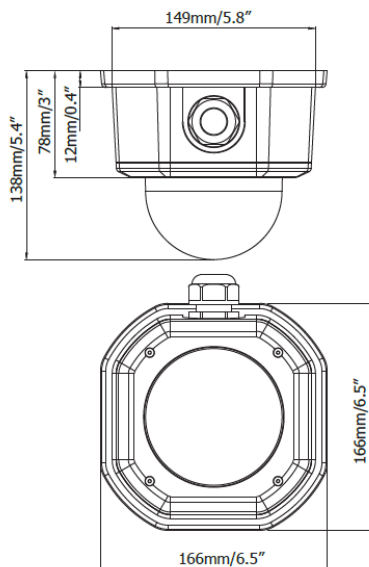

## Features

- 1/3" progressive CMOS image sensor delivers 3MP resolution
- Various view modes provided including fisheye view, 9-division, 360° panoramic, dual 180°, wall 180°, quad view, single view
- Different angle of view controllable by multiple users simultaneously
- Up to 8 cropped regions as independent channels
- High performance noise reduction function
- Wide dynamic range function
- Quad streams from H.264, MPEG-4 and M-JPEG codec
- Supports micro SDHC / SDXC card up to 64GB for edge recording
- Supports eZ Tracker function: combining a fisheye and speed dome cameras for easy tracking and smooth PTZ with 360° surround view
- Power supply by Power over Ethernet or 12 VDC
- IP68 weather proof and IK10 vandal resistance
- Supports live monitoring of video from mobile devices via MobileFocus / MobileFocus Plus apps (iOS and Android)
- ONVIF / PSIA compliant

## Dimensions