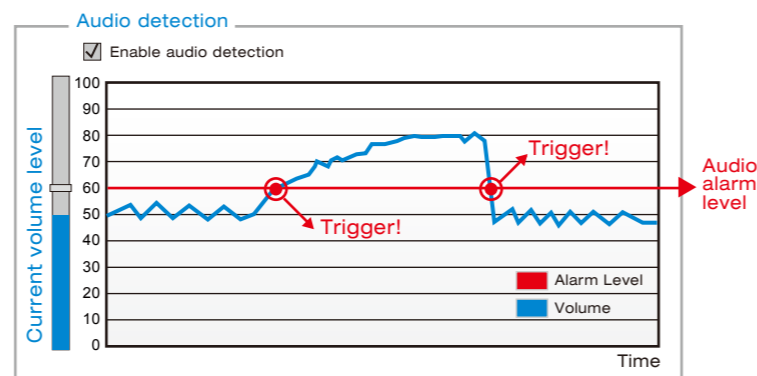

Audio Detection for Instant Alerts

The audio detection feature enables an event trigger when a sudden, unexpected increase or decrease in sound volume occurs so as to alert users of a possible emergency situation.