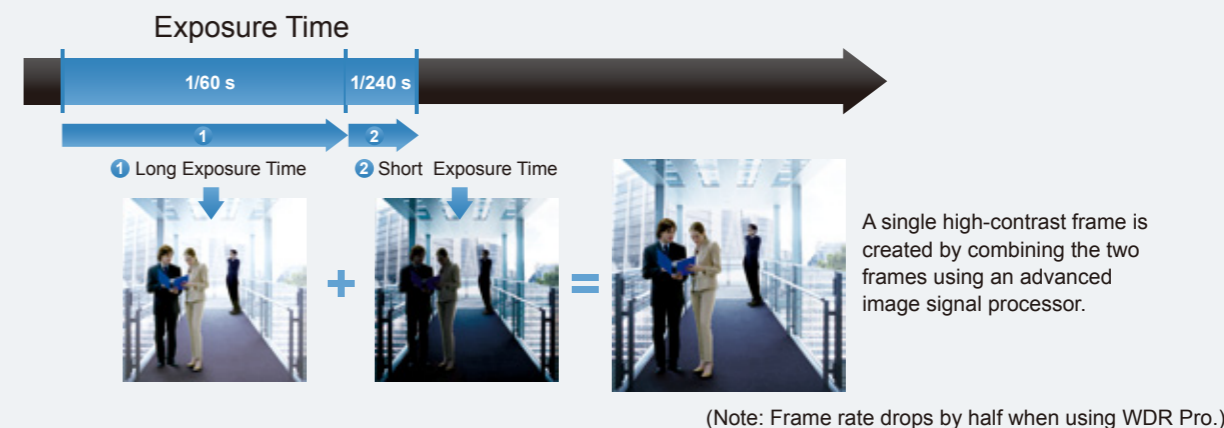

## Zoom Enhancement

Utilizing a 20x optical zoom lens, the SD8363E provides close-up images with 1080p detail and effectively extends the user's viewing distance. Even under limited bandwidth environments, users can take advantage of the VIVOTEK Zoom enhancement feature to obtain image detail as high as 1080p resolution using VGA-level bandwidth.

## Audio Detection for Instant Alerts

The audio detection feature enables an event trigger when a sudden, unexpected increase or decrease in sound volume occurs so as to alert users of a possible emergency situation.

### • WDR Pro

WDR Pro works by capturing alternate frames using different exposure times. An image signal processor (ISP) then uses a sophisticated algorithm to seamlessly combine the optimal portions of these two complementary frames to create a composite frame that retains details in both the dark and bright areas of the field of view.