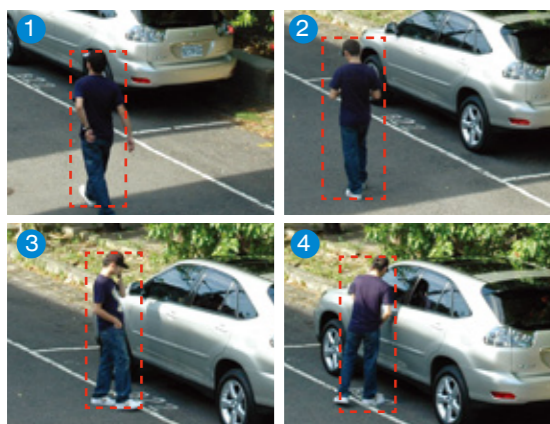

Auto Tracking for Moving Objects

The auto tracking feature provides instantaneous reaction to suspicious moving objects over a wide area before an operator may be aware of activity. Users are able to define the target object size in order to render auto tracking more effectively.