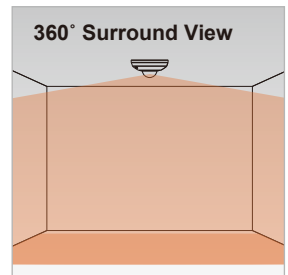

Features

- 1-Megapixel CMOS Sensor
- 360° Pan & 80° Tilt for Wide Area Monitoring
- Compact, Elegant Design
- Real-time H.264, MPEG-4 and MJPEG Compression (Triple Codec)
- 30 fps @ 1280x800
- Built-in MicroSD/SDHC Card Slot for On-board Storage
- Built-in IEEE 802.3af Compliant PoE