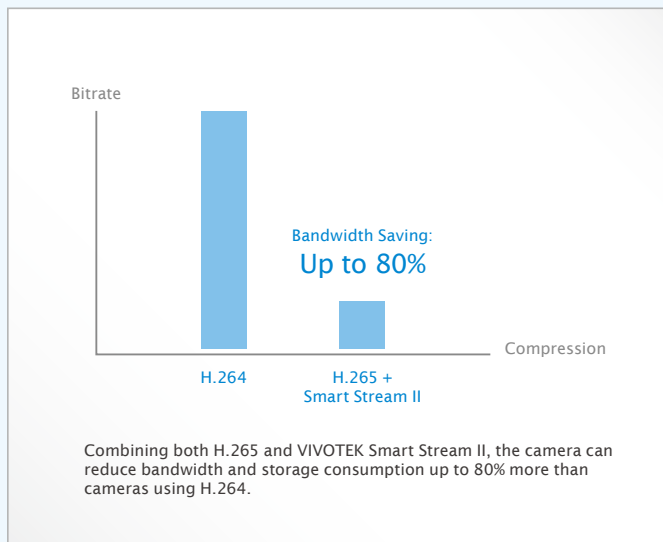

FD9171-HT

Fixed Dome Network Camera

3MP · H.265 Compression · Smart Stream II · Bandwidth Saving · WDR Pro · SNV · PIR · P-iris · 30M IR

VIVOTEK's FD9171-HT is a brand-new professional H.265 high-efficiency indoor dome network camera, offering 30 fps @ 3-Megapixels with outstanding image quality. Employing H.265 technology enables the camera to provide higher and more efficient image compression rates than previous H.264 systems. In addition, VIVOTEK's sophisticated Smart Stream II enables the camera to optimize resolution for a desired object or area and therefore to maximize efficiency of bandwidth usage. Combining H.265 and Smart Stream II, the FD9171-HT can reduce both bandwidth and storage consumption up to 80%* while producing image quality of the high standard.

- H.265 Compression Technology
- 1/2.8" Progressive CMOS Sensor
- 30 fps @ 2048x1536
- Smart Stream II to Optimize Bandwidth Efficiency
- WDR Pro for Unparalleled Visibility in High Contrast Environments
- Built-in IR Illuminators, Effective up to 30 Meters
- Remote Focus for Easy Focus Adjustments
- SNV (Supreme Night Visibility) for Low Light Conditions
- PIR
- Video Rotation for Corridor View
- P-iris Lens